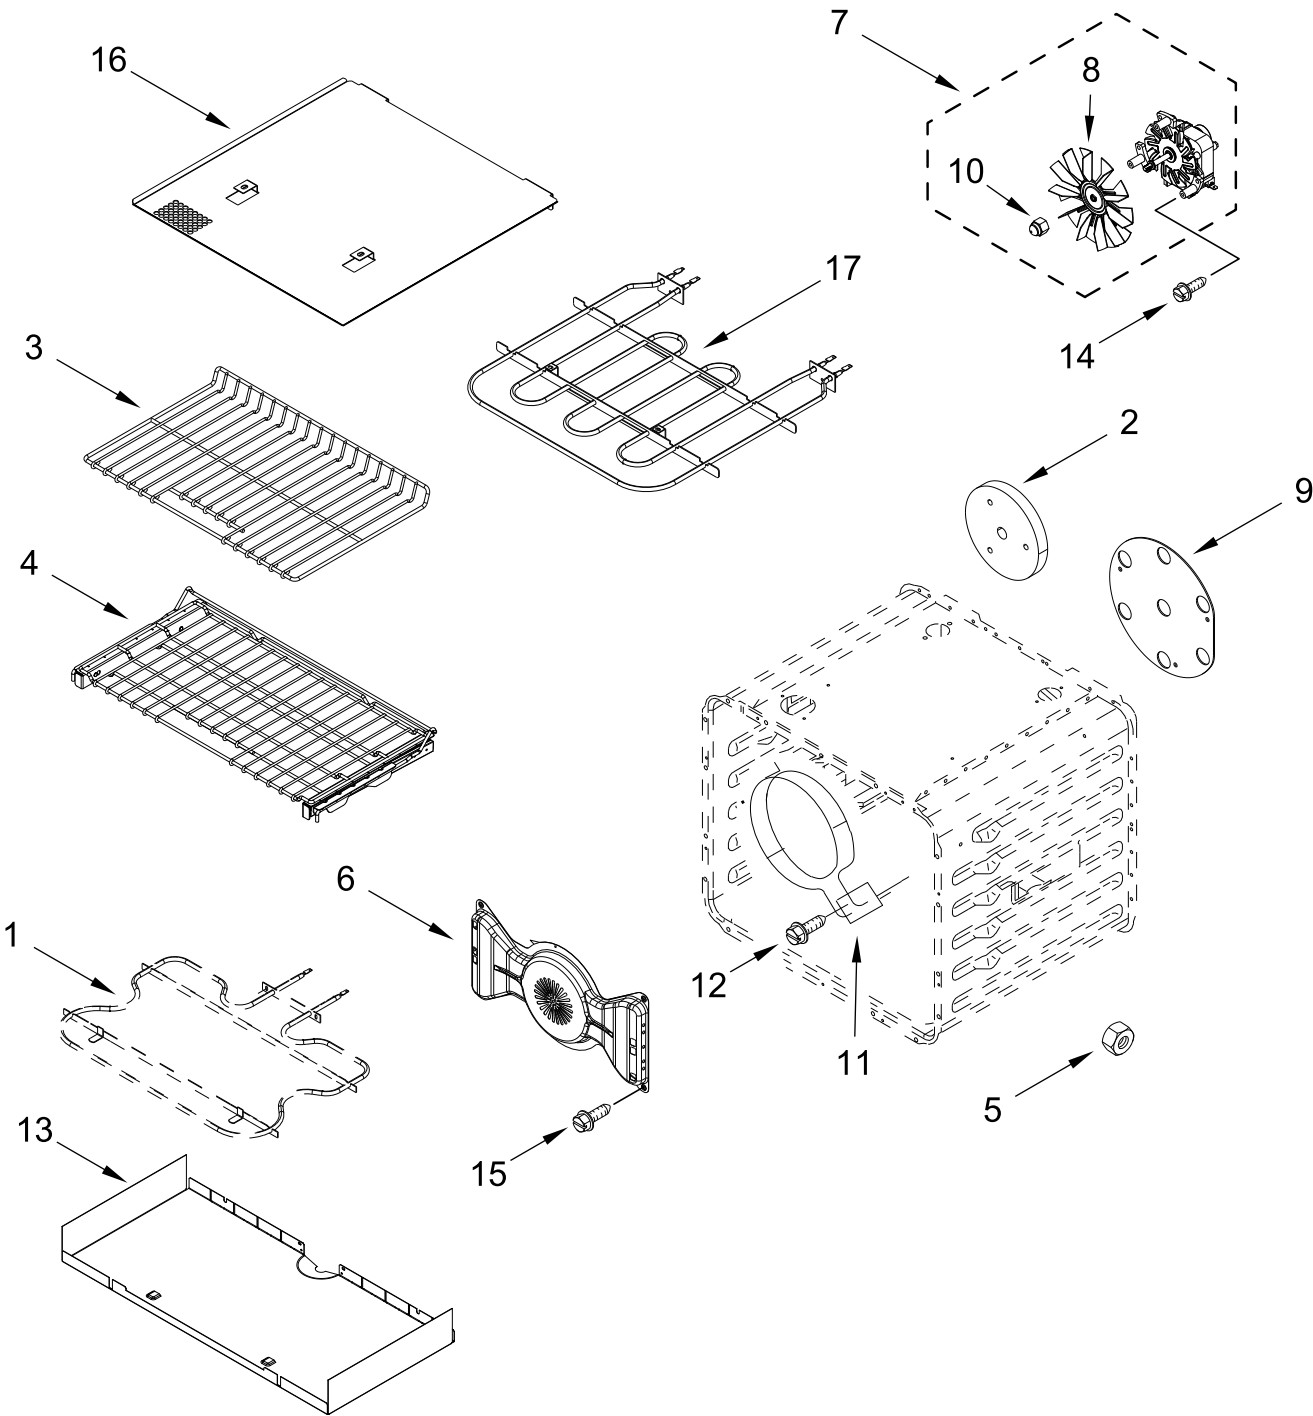

INTERNAL OVEN PARTS

INTERNAL OVEN PARTS

<u>Illus.</u> <u>No.</u>	<u>Part No.</u>	<u>Description</u>	<u>Illus.</u> <u>No.</u>	<u>Part No.</u>	<u>Description</u>	<u>Illus.</u> <u>No.</u>	<u>Part No.</u>	<u>Description</u>
1		Element, Hidden Bake (Not Serviced)	7	W10722667	Fan, Convection	13	W11106922	Tray, Hidden Bake
2	W10282821	Insulation, Convection Cover	8	W10631503	Blade, Fan	14	W10720084	Screw
3	W10822069	Rack, Oven	9	W10261523	Plate, Fan	15	W10739592	Screw
4	W11496903	Rack, Sliding Oven	10	W10631504	Nut, Acorn (Left Hand Thread)	16	W10160856	Shield, Element Broil
5	9755546	Nut, Hidden	11	9762242	Element, Convection Steam	17	W10115994	Element, Broil
6	W11212180	Baffle, Convection	12	4449154	Screw