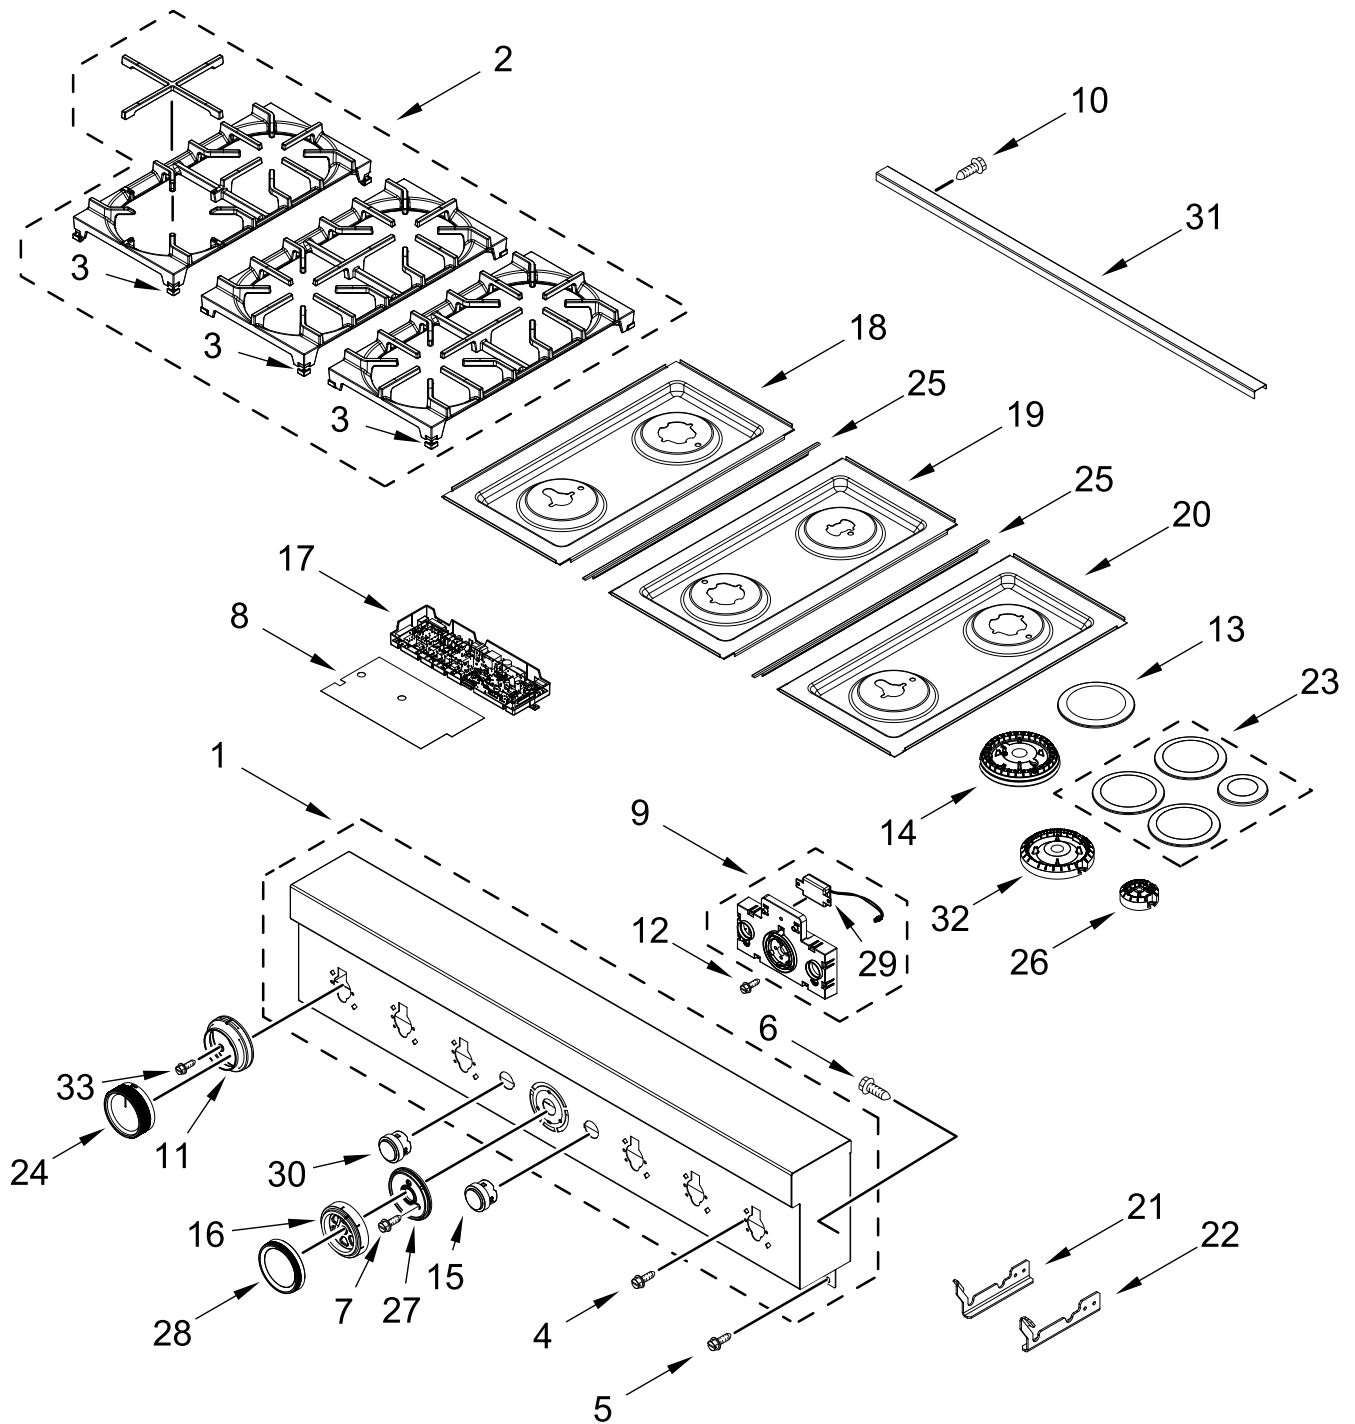

COOKTOP, BURNER AND GRATE PARTS

COOKTOP, BURNER AND GRATE PARTS

<u>Illus. No.</u>	<u>Part No.</u>	<u>Description</u>	<u>Illus. No.</u>	<u>Part No.</u>	<u>Description</u>	<u>Illus. No.</u>	<u>Part No.</u>	<u>Description</u>
1	W11774892	Console Panel (Stainless)	17	W11767302	Manager, Powermax Appliance	26	W11352197	Flame Spreader (Center Rear)
2	W11789234	Grate Burner Kit	18	W11758655	Panel, Left Cooktop (Black)	27	W11738551	Bezel Assembly, Oven (Stainless)
3	W11042504	Bumper, Grate	19	W11758657	Panel, Center Cooktop (Black)	28	W11740403	Knob, Oven Temperature (Stainless)
4	W10919387	Screw	20	W11758658	Panel, Right Cooktop (Black)	29	W10568405	Speaker Assembly
5	3196537	Screw	21	W10130760	Bracket, Moving Console (Left)	30	W11090651	Button Assembly, Oven Light
6	3400099	Screw	22	W10130759	Bracket, Moving Console (Right)	31	W11156416	Trim, Island
7	W11755190	Screw	23	W11748806	Cap, Burner (Black, Set of 4)	32	W11352193	Flame Spreader (Left Rear, Center Front, Right Rear)
8	W11281269	Barrier, Appliance Manager			(Left Rear, Center Front, Center Rear, Right Rear)	33	4449154	Screw
9	W11777685	User Interface	24	W11732024	Knob, Dual (Stainless)			
10	7101P338-60	Screw			(Left Front, Right Front)			
11	W11801796	Bezel Assembly, Gas Burner (Stainless)			(Left Front, Right Front)			
12	W10162096	Screw						
13	W11346163	Cap, Stack Burner (Black)						
		(Left Front, Right Front)						
14	W11348511	Flame Spreader, Stack						
		(Left Front, Right Front)						
15	W11090650	Button Assembly, Oven Start						
16	W11738550	Knob, Oven Mode (Stainless)	25	W10271524	Trim, T-Strip (Black)