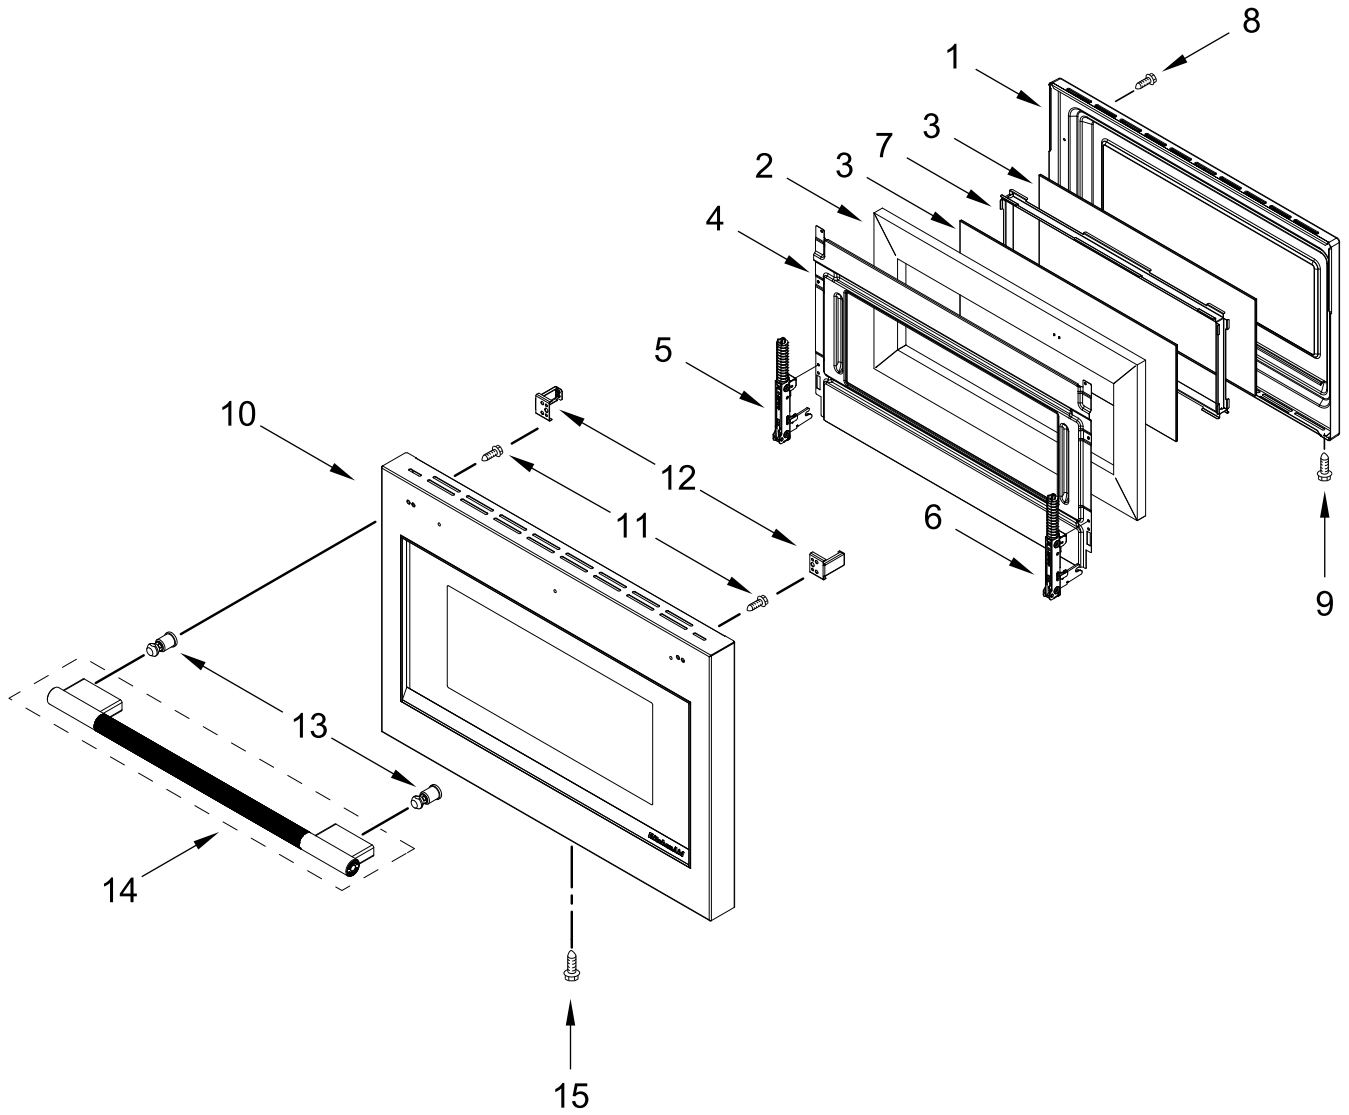

OVEN DOOR PARTS

OVEN DOOR PARTS

<u>Illus.</u> <u>No.</u>	<u>Part No.</u>	<u>Description</u>	<u>Illus.</u> <u>No.</u>	<u>Part No.</u>	<u>Description</u>	<u>Illus.</u> <u>No.</u>	<u>Part No.</u>	<u>Description</u>
1	W11036772	Liner, Door	7	W11194814	Frame, Glass	13	W11687274	Stud
2	W10884823	Insulation, Door	8	W10898280	Screw	14	W11732559	Handle Assembly (Stainless)
3	W11036791	Glass, Inner	9	W10607120	Screw	15	W10162096	Screw
4	W11194820	Retainer, Glass	10	W11751902	Outer Door Assembly (Cardamom)			
5	W11807687	Hinge, Door (Dual)	11	3196184	Screw			
6	W11807689	Hinge, Door (Dampened)	12	W11197830	Bracket, Handle