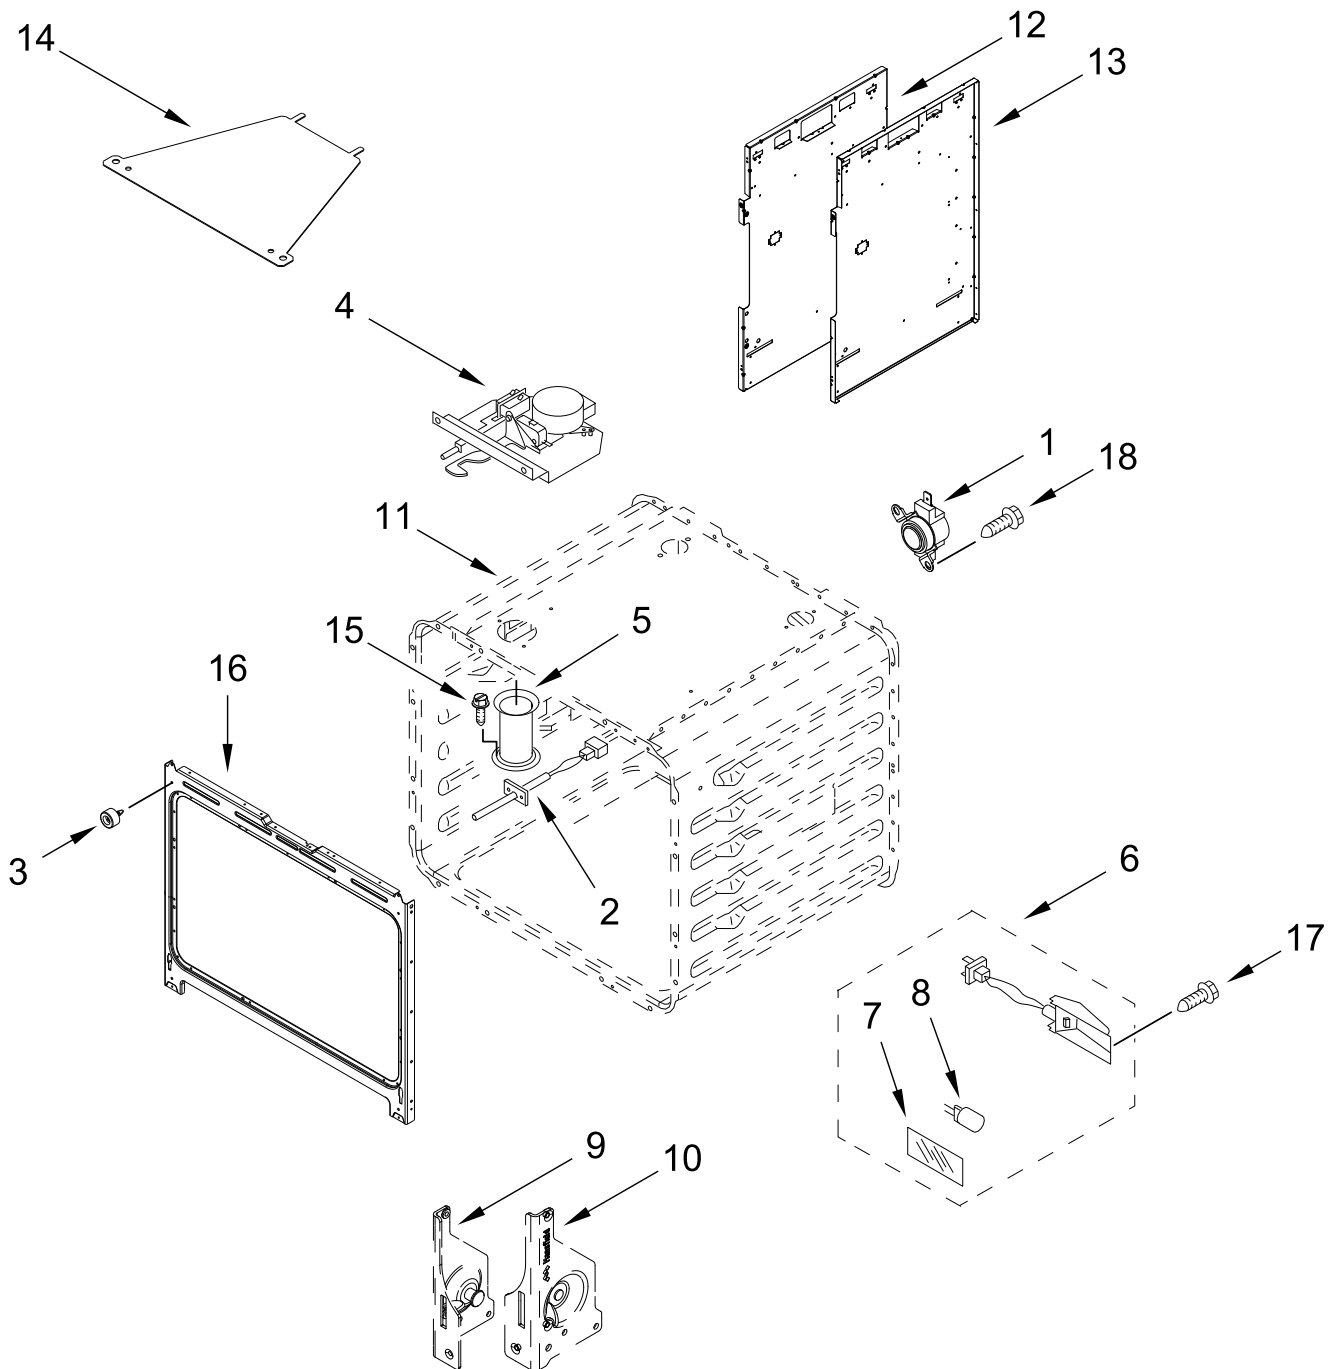

OVEN PARTS

OVEN PARTS

<u>Illus.</u> <u>No.</u>	<u>Part No.</u>	<u>Description</u>	<u>Illus.</u> <u>No.</u>	<u>Part No.</u>	<u>Description</u>	<u>Illus.</u> <u>No.</u>	<u>Part No.</u>	<u>Description</u>
1	4449751	Thermostat (TOD)	10		Receiver, Hinge (Not Serviced)	17	4449748	Screw
2	W10622170	Probe, Sensor				18	7101P426-60	Screw
3	W10105790	Bumper (Includes Screw)	11		Liner, Oven (Not Serviced)			FOLLOWING PARTS NOT ILLUSTRATED
4	W10830016	Latch, Motorized	12	W11683297	Retainer, Left Side Chassis		W10282811	Insulation, Wrap
5	W11290663	Tube, Vent					W10282813	Insulation, Back, 36 In
6	W11223932	Oven Light Assembly	13	W11683296	Retainer, Right Side Chassis		3400968	Nut
7	W10169756	Lens, Light						
8	W10169757	Bulb, Light	14	W10160858	Cover, Latch			
9		Receiver, Hinge (Not Serviced)	15	3196176	Screw			
			16	W11192749	Frame, Front