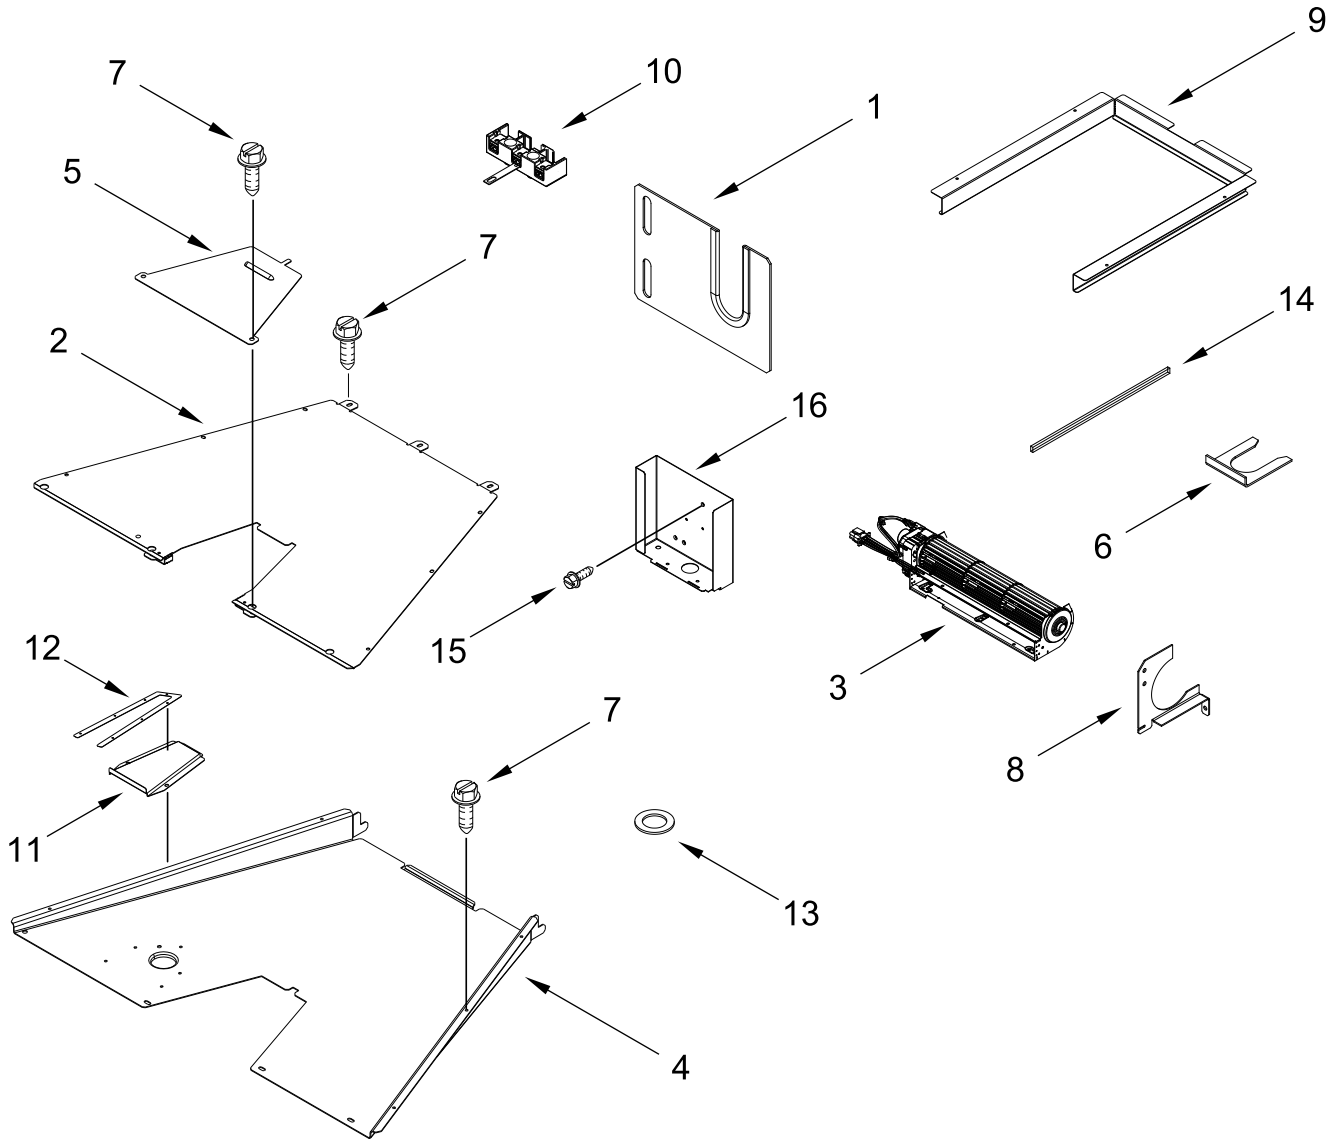

VENTING PARTS

VENTING PARTS

<u>Illus.</u> <u>No.</u>	<u>Part No.</u>	<u>Description</u>	<u>Illus.</u> <u>No.</u>	<u>Part No.</u>	<u>Description</u>	<u>Illus.</u> <u>No.</u>	<u>Part No.</u>	<u>Description</u>
1	W11106956	Cover, Channel	7	7101P426-60	Screw	12	W10270397	Seal, Vent Slope (30 In)
2	W11105223	Vent, Cooling Top (30 In)	8	W11047754	Bracket, Blower Mount	13	W10270396	Seal, Chimney
3	W11200129	Blower	9	W10145363	Duct, Primary Air (30 in)	14	W10919715	Gasket
4	W11105222	Vent, Cooling Bottom (30 In)	10	9761958	Block, Terminal	15	3400015	Screw, Grounding
5	W11109518	Plate, Cooling Latch	11	W10818234	Slope, Exhaust Vent (30 In)	16	W11353392	Box, Terminal
6	9759877	Retainer, Strain Relief