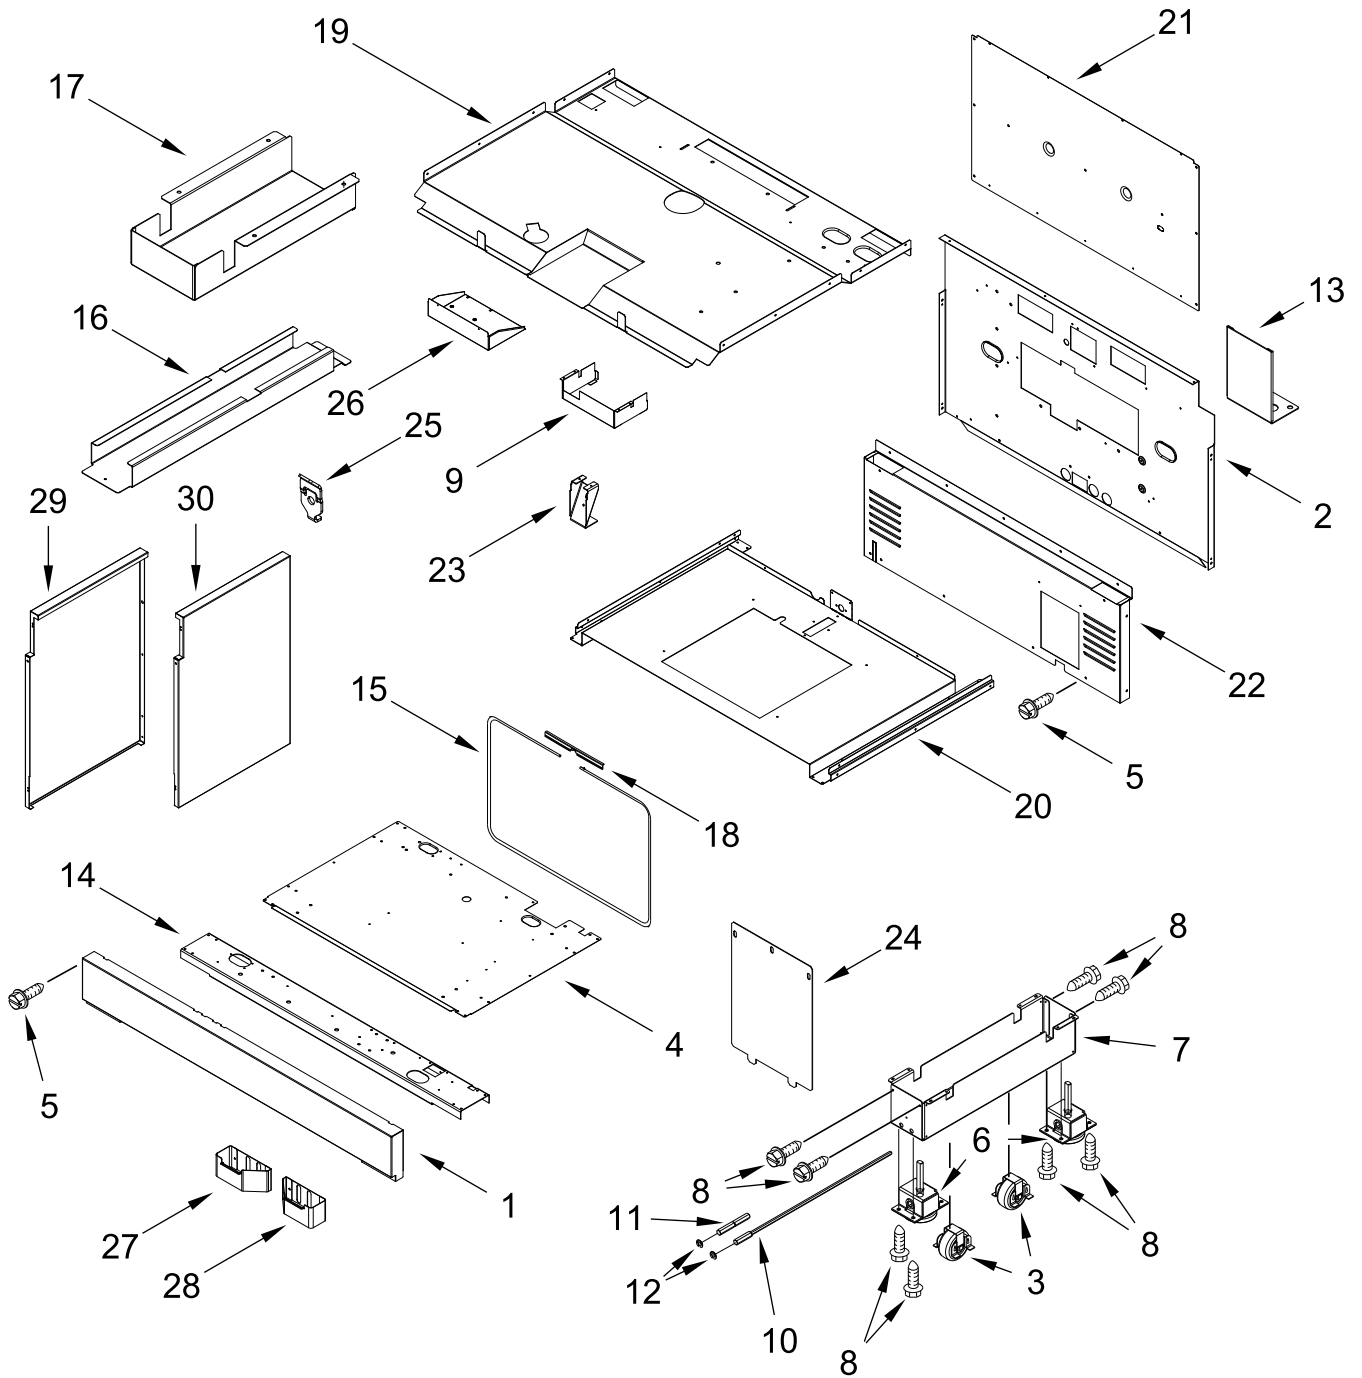

CHASSIS PARTS

CHASSIS PARTS

<u>Illus. No.</u>	<u>Part No.</u>	<u>Description</u>	<u>Illus. No.</u>	<u>Part No.</u>	<u>Description</u>	<u>Illus. No.</u>	<u>Part No.</u>	<u>Description</u>
1	W11739034	Kickplate (Cardamom)	13	W11758326	Bracket, Rear Chassis	24	W10115843	Cover, Ignition
2	W11758515	Back, Chassis	14	W11087493	Support, Channel	25	W11036559	Spring Clip, Range
3	W10138054	Roller Assembly	15	W11115330	Gasket, Oven (36 in)	26	W11106341	Drawer, Appliance Manager
4	W11095572	Duct, Bottom (36 in)	16	W11050145	Duct-Chassis, Rear	27	W11199181	Cover, Foot (Left)
5	7101P426-60	Screw	17	W11368831	Channel, Wire	28	W11199178	Cover, Foot (Right)
6	9760860	Leveler	18	W11362015	Retainer, Gasket (9 In)	29	W11106881	Panel, Left Cabinet Side
7	W10908710	Base, Leveling Leg	19	W11324985	Top, Chassis	30	W11106880	Panel, Right Cabinet Side
8	4449743	Screw	20	W11040801	Chassis, Bottom			
9	W11369237	Cabinet, Appliance Manager	21	W11103333	Panel, Back Top			
10	W10115869	Shaft, Long	22	W11034133	Panel, Back Bottom			
11	W10115793	Shaft, Short	23	W11096823	Bracket, Pressure Regulator			
12	489504	E-Ring