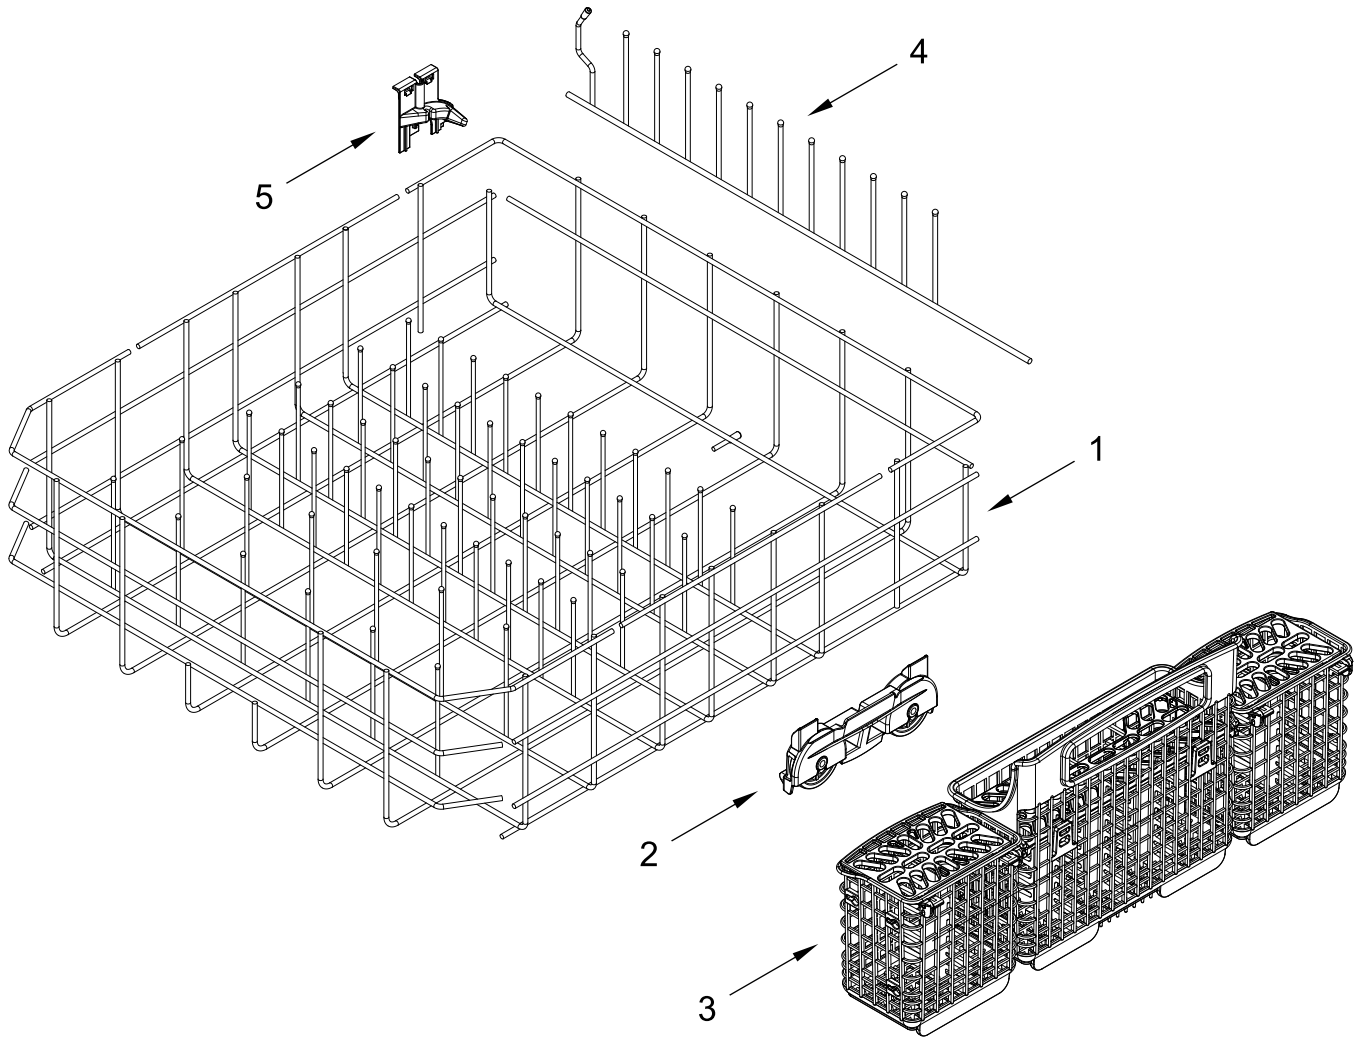

UPPER WASH AND RINSE PARTS

UPPER WASH AND RINSE PARTS

<u>Illus.</u> <u>No.</u>	<u>Part No.</u>	<u>Description</u>	<u>Illus.</u> <u>No.</u>	<u>Part No.</u>	<u>Description</u>	<u>Illus.</u> <u>No.</u>	<u>Part No.</u>	<u>Description</u>
1	W11507999	Feed Tube Assembly	5	W11128231	Cover, Diverter	8	W10891539	Screen
2	W11039888	Retainer	6	W10892836	Retainer, Docking (2nd Level)	9	W11043437	Sprayarm, Upper
3	W11039869	Sprayarm, Third Level	7	W10891533	Filter			
4	W11043452	Manifold						

UPPER RACK AND TRACK PARTS

UPPER RACK AND TRACK PARTS

<u>Illus.</u> <u>No.</u>	<u>Part No.</u>	<u>Description</u>	<u>Illus.</u> <u>No.</u>	<u>Part No.</u>	<u>Description</u>	<u>Illus.</u> <u>No.</u>	<u>Part No.</u>	<u>Description</u>
1	W10847876	Dishrack, Upper	6	W11268105	Rack Adjuster (Left)	9	W11179753	Clip, Pivot
2	W11441109	Track, Dishrack		W11268101	Rack Adjuster (Right)	10	W11180178	Leveler, Adjuster Arm
3	W11180605	Clip, Adjuster Arm	7	W11781395	Tine Row, Fold Down	11	W11267702	Button, Adjuster Arm
4	W11084872	Track Stop, Rear	8	W11179794	Positioner	12	W11048219	Wheel
5	W11084874	Track Stop, Front						

LOWER RACK PARTS

LOWER RACK PARTS

<u>Illus.</u> <u>No.</u>	<u>Part No.</u>	<u>Description</u>	<u>Illus.</u> <u>No.</u>	<u>Part No.</u>	<u>Description</u>	<u>Illus.</u> <u>No.</u>	<u>Part No.</u>	<u>Description</u>
1	W10525646	Dishrack, Lower	3	W11221877	Silverware Basket	4	W10056272	Tine Row, Fold Down
2	W11133747	Wheel and Transport Assembly				5	W11268658	Retainer, Flex Row