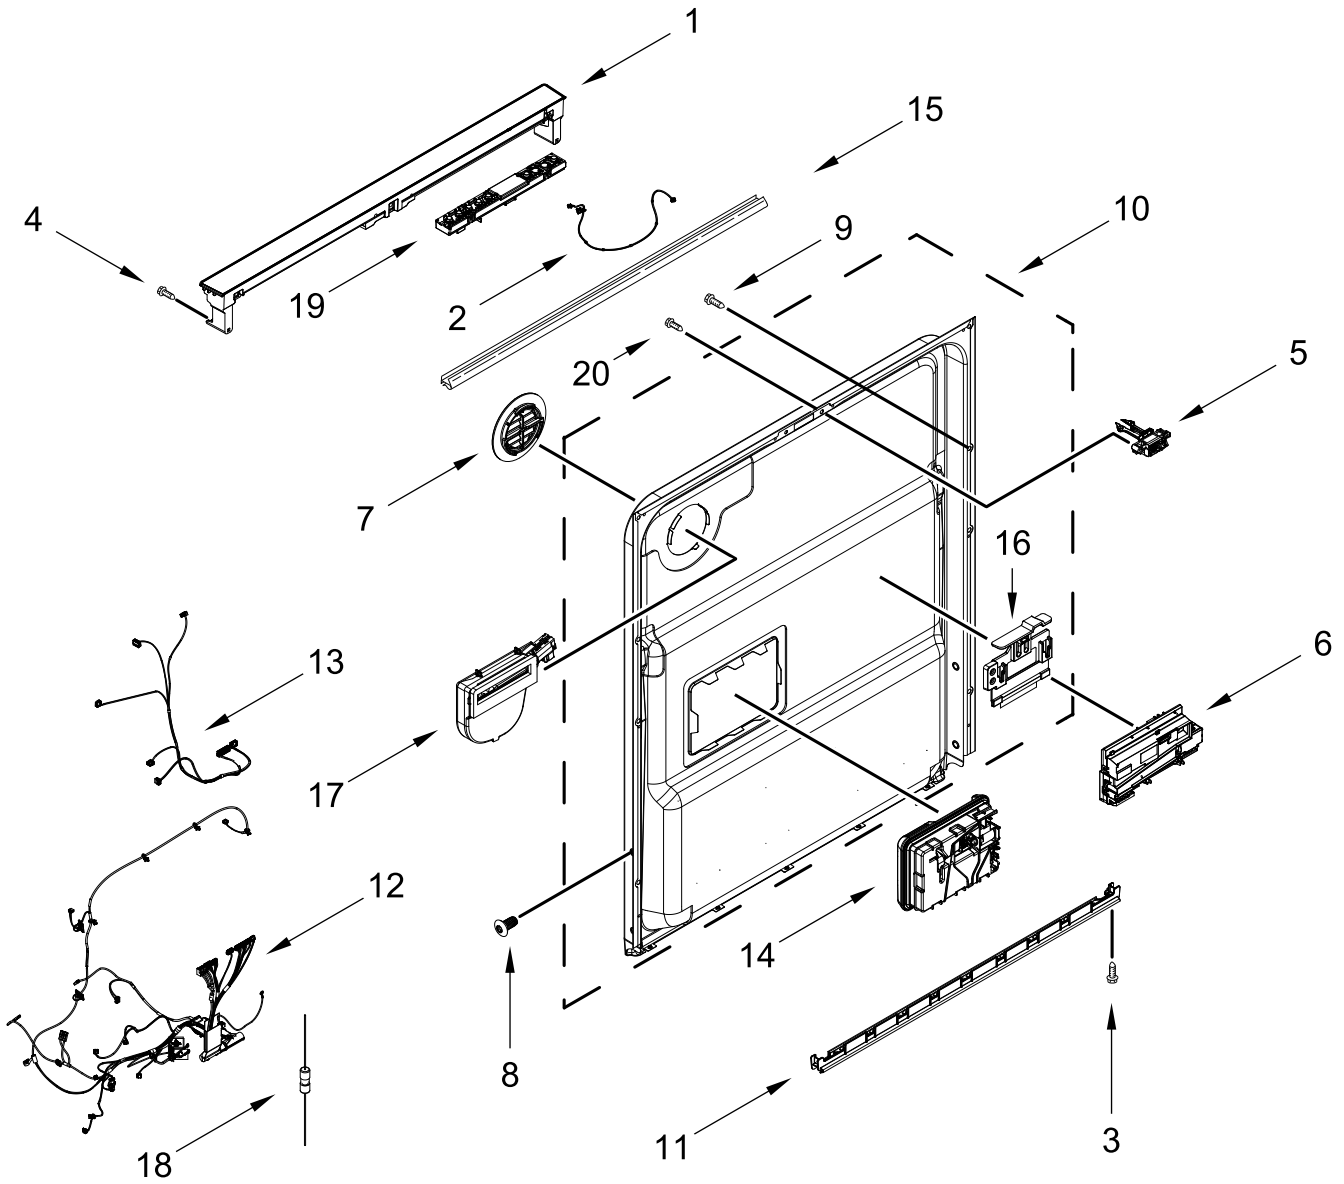

Dishwasher

MODELS:

WDT750SAKW5 (White)

DOOR AND PANEL PARTS

DOOR AND PANEL PARTS

<u>Illus. No.</u>	<u>Part No.</u>	<u>Description</u>	<u>Illus. No.</u>	<u>Part No.</u>	<u>Description</u>	<u>Illus. No.</u>	<u>Part No.</u>	<u>Description</u>
1	W10693137	Screw, Set	7	3400000	Screw	15	W11049903	Stud, Mounting
2	W11721083	Arm, Hinge (Left)	8	W11364953	Screw	16	W10316572	Screw
	W11721082	Arm, Hinge (Right)	9	W11038694	Insulation, Single Layer	17	W10919861	Insulation, Front Panel
3	W11377160	Cross Brace, Door	10	W11467726	Toe Panel (White)			
4	W11102920	Light Pipe	11	W10692757	Barrel Nut, Front Panel			
5	W11110746	Access Panel (White)	12	W11438977	Screw (White)			
6	W11340870	Front Panel (White, Includes Badge, Barrel Nut and Light Pipe)	13	W11554911	Handle (White)			
			14	W10884775	Badge			

CONTROL PANEL AND INNER DOOR PARTS

CONTROL PANEL AND INNER DOOR PARTS

<u>Illus.</u> <u>No.</u>	<u>Part No.</u>	<u>Description</u>	<u>Illus.</u> <u>No.</u>	<u>Part No.</u>	<u>Description</u>	<u>Illus.</u> <u>No.</u>	<u>Part No.</u>	<u>Description</u>
1	W11491731	Console Cap (White)	9	W10348409	Screw	16	W11088985	Hanger, Control
2	W11084865	Jumper, Door	10	W11749163	Inner Door Assembly	17	W11527847	Vent Assembly
3	W11258418	Screw	11	W11563231	Seal, Door Bottom	18	W11397505	Fuse, In-line
4	W10711884	Screw	12	W11649438	Wiring Harness, Main (Includes Thermostat)	19	W11131369	Housing, UI
5	W11091934	Latch Assembly (Includes Switch)	13	W11084845	Wiring Harness, Inner Door	20	W10348408	Screw
6	W11757436	Control, Electronic	14	W11092649	Dispenser Assembly			
7	W11025634	Bezel, Vent	15	W11050927	Seal, Console/Door			
8	W11714324	Screw						