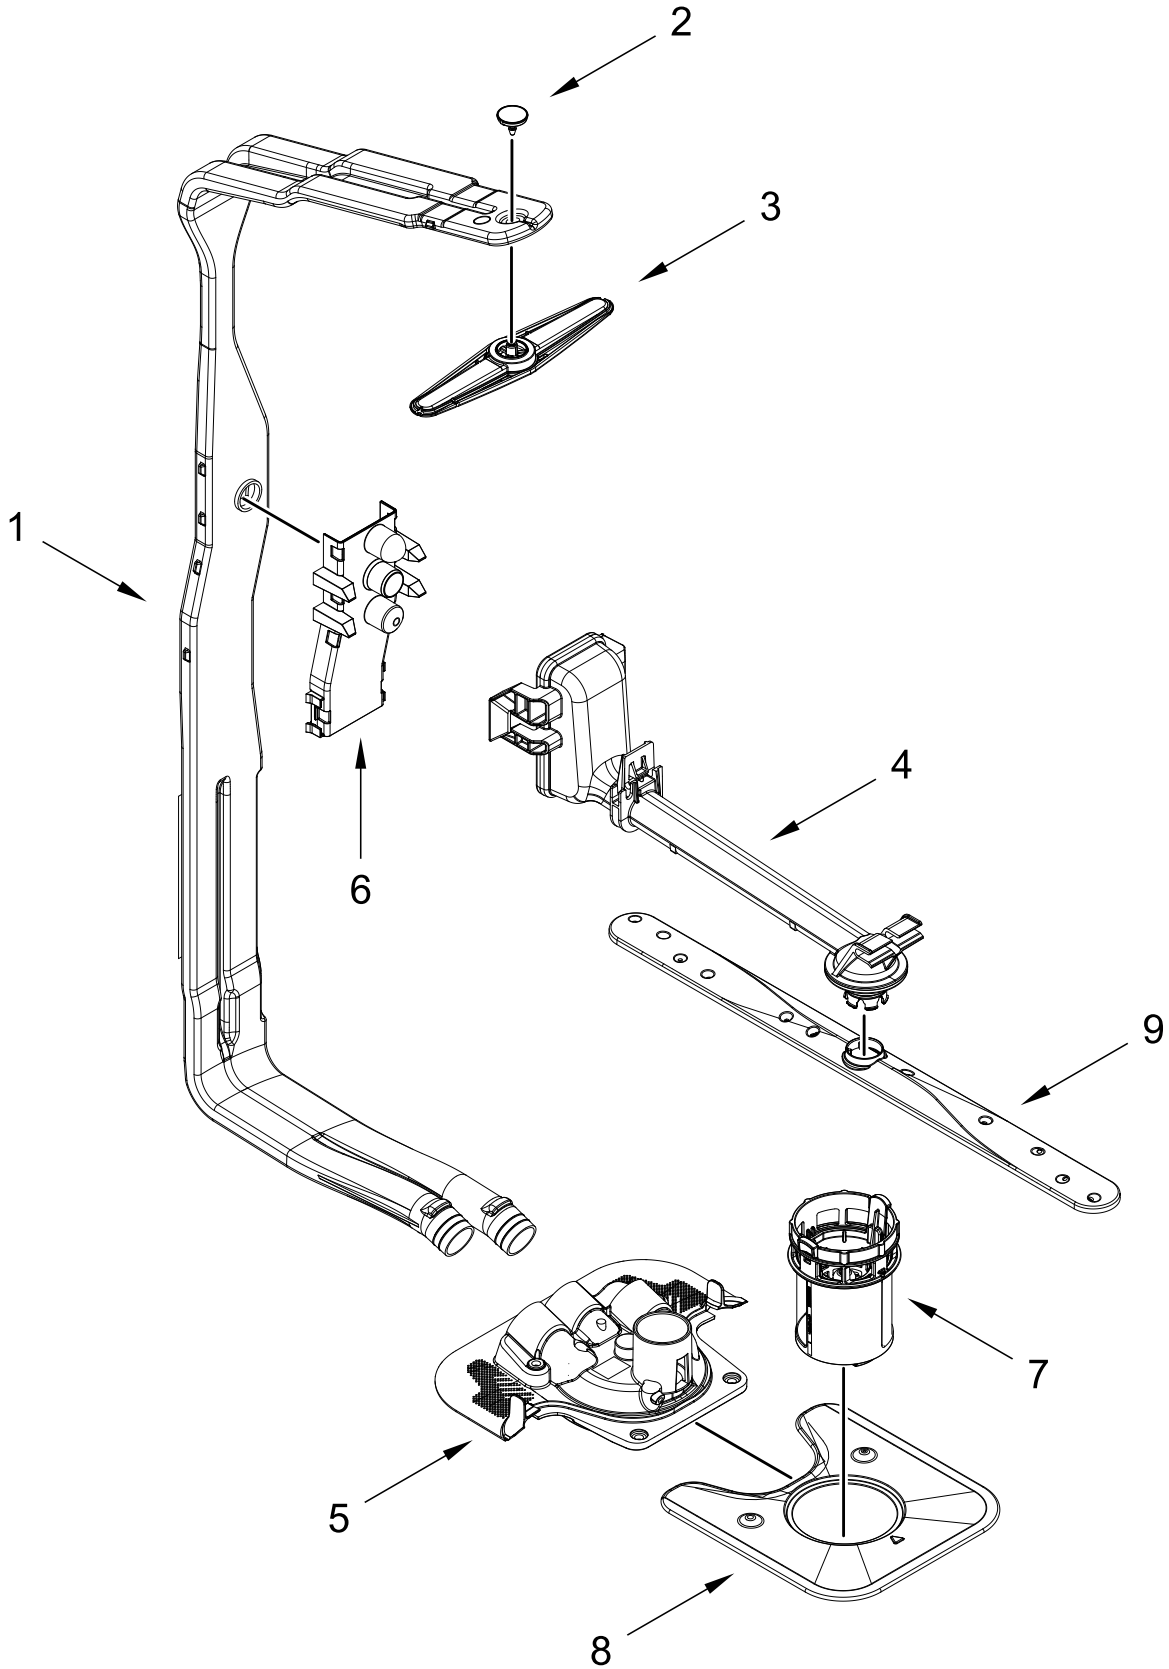

UPPER WASH AND RINSE PARTS

UPPER WASH AND RINSE PARTS

<u>Illus.</u> <u>No.</u>	<u>Part No.</u>	<u>Description</u>	<u>Illus.</u> <u>No.</u>	<u>Part No.</u>	<u>Description</u>	<u>Illus.</u> <u>No.</u>	<u>Part No.</u>	<u>Description</u>
1	W11507999	Feed Tube Assembly	5	W11128231	Cover, Diverter	8	W10891539	Screen
2	W11039888	Retainer	6	W10892836	Retainer, Docking (2nd Level)	9	W11043437	Sprayarm, Upper
3	W11039869	Sprayarm, Third Level	7	W10891533	Filter			
4	W11043452	Manifold