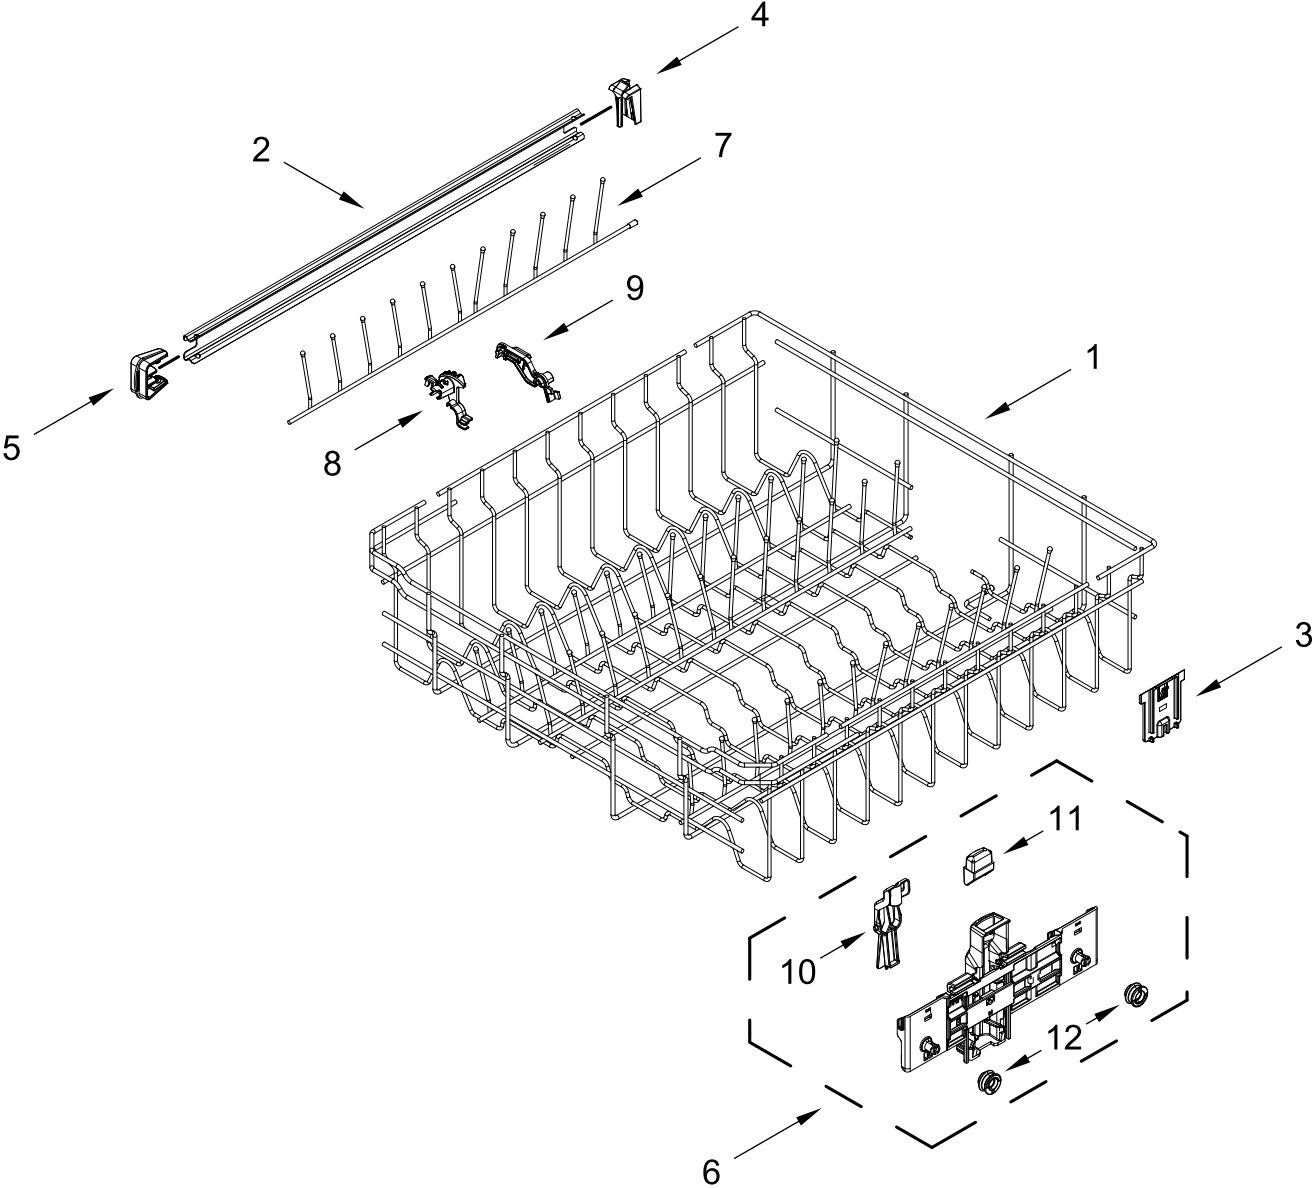

UPPER RACK AND TRACK PARTS

UPPER RACK AND TRACK PARTS

<u>Illus.</u> <u>No.</u>	<u>Part No.</u>	<u>Description</u>	<u>Illus.</u> <u>No.</u>	<u>Part No.</u>	<u>Description</u>	<u>Illus.</u> <u>No.</u>	<u>Part No.</u>	<u>Description</u>
1	W10847876	Dishrack, Upper	6	W11268105	Rack Adjuster (Left)	9	W11179753	Clip, Pivot
2	W11441109	Track, Dishrack		W11268101	Rack Adjuster (Right)	10	W11180178	Leveler, Adjuster Arm
3	W11180605	Clip, Adjuster Arm	7	W11781395	Tine Row, Fold Down	11	W11267702	Button, Adjuster Arm
4	W11084872	Track Stop, Rear	8	W11179794	Positioner	12	W11048219	Wheel
5	W11084874	Track Stop, Front