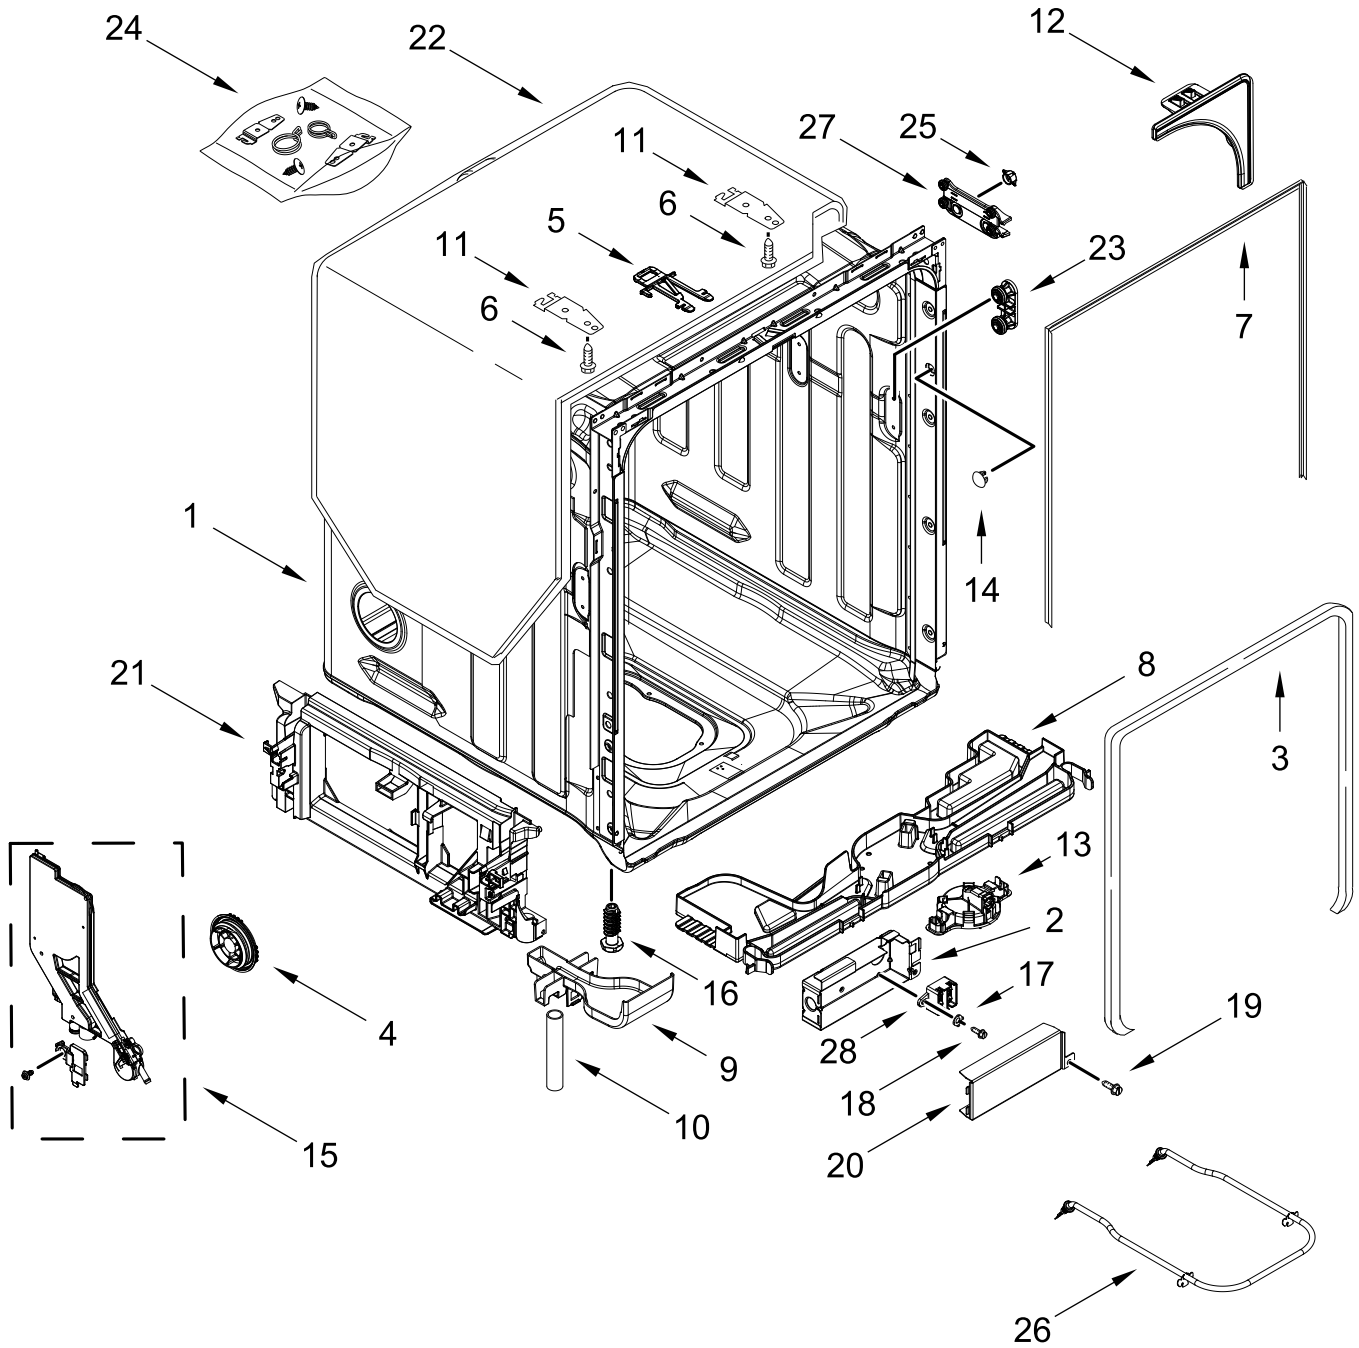

TUB AND FRAME PARTS

TUB AND FRAME PARTS

<u>Illus.</u> <u>No.</u>	<u>Part No.</u>	<u>Description</u>	<u>Illus.</u> <u>No.</u>	<u>Part No.</u>	<u>Description</u>	<u>Illus.</u> <u>No.</u>	<u>Part No.</u>	<u>Description</u>
1	W11120458	Tub Assembly (includes gasket)	15	W11429970	Water Inlet Assembly	25	W10920244	Nut, Tub
2	W11226744	Base, Terminal Box	16	W11455395	Leg, Leveling	26	W11536143	Heater Element Assembly
3	W11035860	Gasket, Tub	17	3378128	Washer, Pronged Cup	27	W11094449	Tub Mount, Third Level Rack (Left)
4	W11429974	Nut, Water Inlet	18	3400014	Screw, Grounding		W11256437	Tub Mount, Third Level Rack (Right)
5	W11090487	Strike, Latch	19	W10277003	Screw			
6	W11296374	Screw	20	W11226746	Cover, Terminal Box	28	W11132441	Terminal Block
7	W11753995	Seal, Cabinet	21	W10920122	Side Support, Tub (Left)			
8	W11025993	Drip Tray		W10920120	Side Support, Tub (Right)			
9	W11025986	Funnel, Overfill Protection	22	W11655286	Shield, Tub Sound			
10	W11025988	Funnel Extension	23	W11048217	Tub Mount, Upper Rack			
11	8269145	Bracket, Undercounter	24	W11768358	Miscellaneous Parts Bag (Contains 2 Screws, 2 Clamps, & 2 Brackets)			
12	W11165093	Cover, Tub Corner						
13	W11255994	Float Switch						
14	W11184083	Plug, Tub