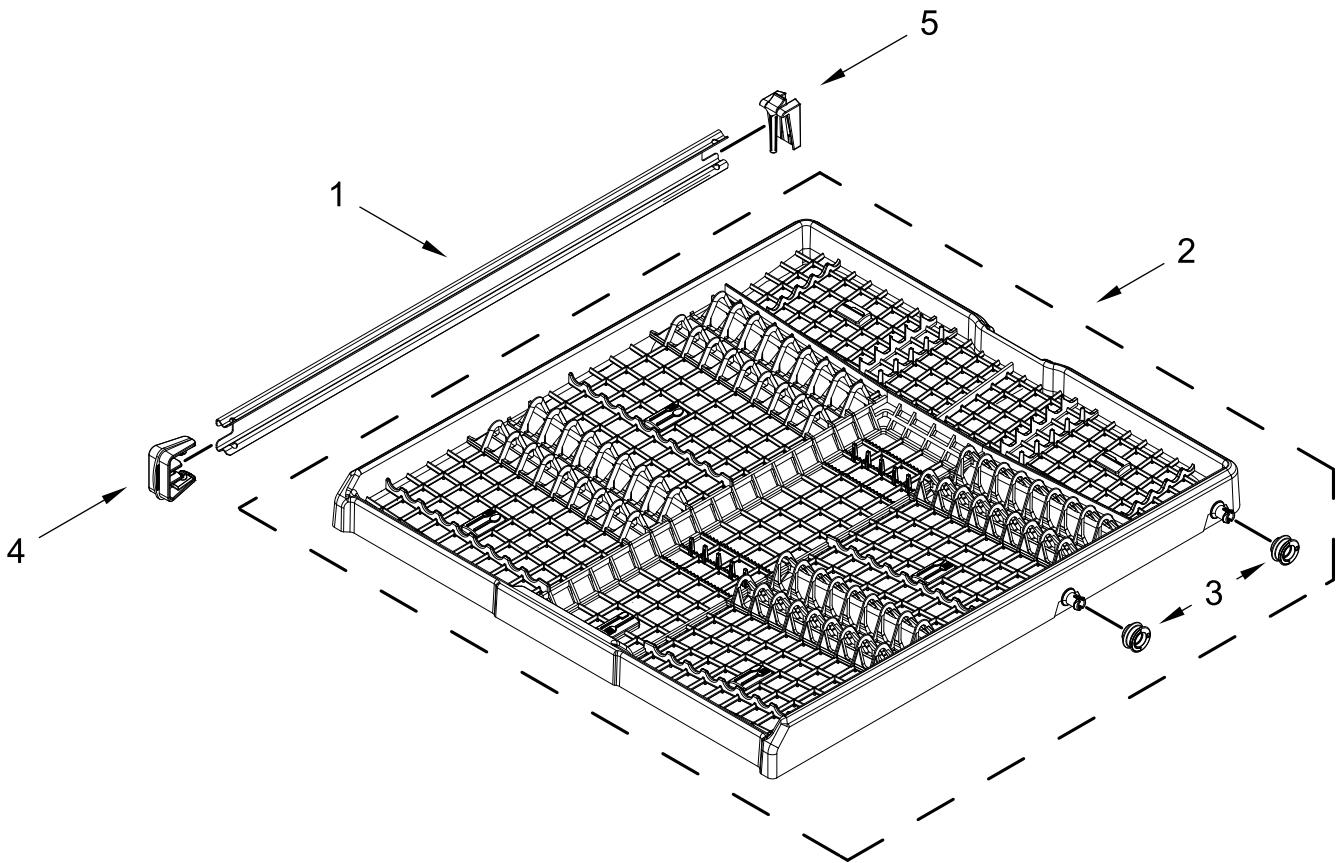

THIRD LEVEL RACK AND TRACK PARTS

THIRD LEVEL RACK AND TRACK PARTS

<u>Illus.</u> <u>No.</u>	<u>Part No.</u>	<u>Description</u>	<u>Illus.</u> <u>No.</u>	<u>Part No.</u>	<u>Description</u>	<u>Illus.</u> <u>No.</u>	<u>Part No.</u>	<u>Description</u>
1	W11441109	Track, Dishrack	3	W11048219	Wheel	4	W11084874	Track Stop, Front
2	W11733959	Rack, Third Level				5	W11084872	Track Stop, Rear