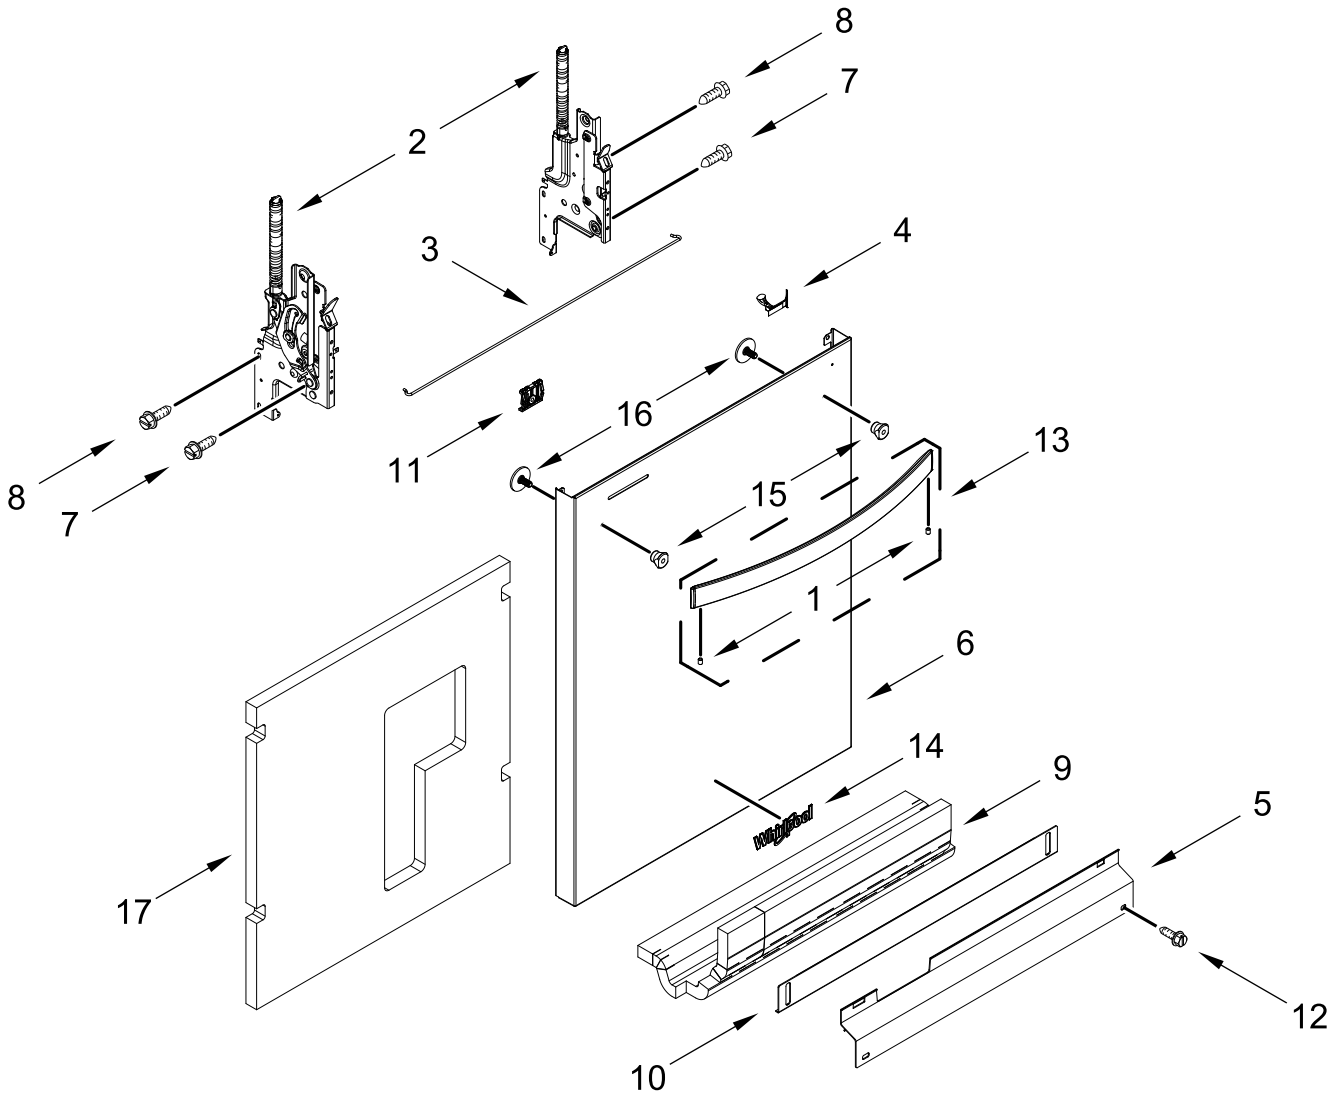

Dishwasher

MODELS:

WDT750SAKW5 (White)

DOOR AND PANEL PARTS

DOOR AND PANEL PARTS

<u>Illus. No.</u>	<u>Part No.</u>	<u>Description</u>	<u>Illus. No.</u>	<u>Part No.</u>	<u>Description</u>	<u>Illus. No.</u>	<u>Part No.</u>	<u>Description</u>
1	W10693137	Screw, Set	7	3400000	Screw	15	W11049903	Stud, Mounting
2	W11721083	Arm, Hinge (Left)	8	W11364953	Screw	16	W10316572	Screw
	W11721082	Arm, Hinge (Right)	9	W11038694	Insulation, Single Layer	17	W10919861	Insulation, Front Panel
3	W11377160	Cross Brace, Door	10	W11467726	Toe Panel (White)			
4	W11102920	Light Pipe	11	W10692757	Barrel Nut, Front Panel			
5	W11110746	Access Panel (White)	12	W11438977	Screw (White)			
6	W11340870	Front Panel (White, Includes Badge, Barrel Nut and Light Pipe)	13	W11554911	Handle (White)			
			14	W10884775	Badge			

CONTROL PANEL AND INNER DOOR PARTS

CONTROL PANEL AND INNER DOOR PARTS

<u>Illus.</u> <u>No.</u>	<u>Part No.</u>	<u>Description</u>	<u>Illus.</u> <u>No.</u>	<u>Part No.</u>	<u>Description</u>	<u>Illus.</u> <u>No.</u>	<u>Part No.</u>	<u>Description</u>
1	W11491731	Console Cap (White)	9	W10348409	Screw	16	W11088985	Hanger, Control
2	W11084865	Jumper, Door	10	W11749163	Inner Door Assembly	17	W11527847	Vent Assembly
3	W11258418	Screw	11	W11563231	Seal, Door Bottom	18	W11397505	Fuse, In-line
4	W10711884	Screw	12	W11649438	Wiring Harness, Main (Includes Thermostat)	19	W11131369	Housing, UI
5	W11091934	Latch Assembly (Includes Switch)	13	W11084845	Wiring Harness, Inner Door	20	W10348408	Screw
6	W11757436	Control, Electronic	14	W11092649	Dispenser Assembly			
7	W11025634	Bezel, Vent	15	W11050927	Seal, Console/Door			
8	W11714324	Screw						