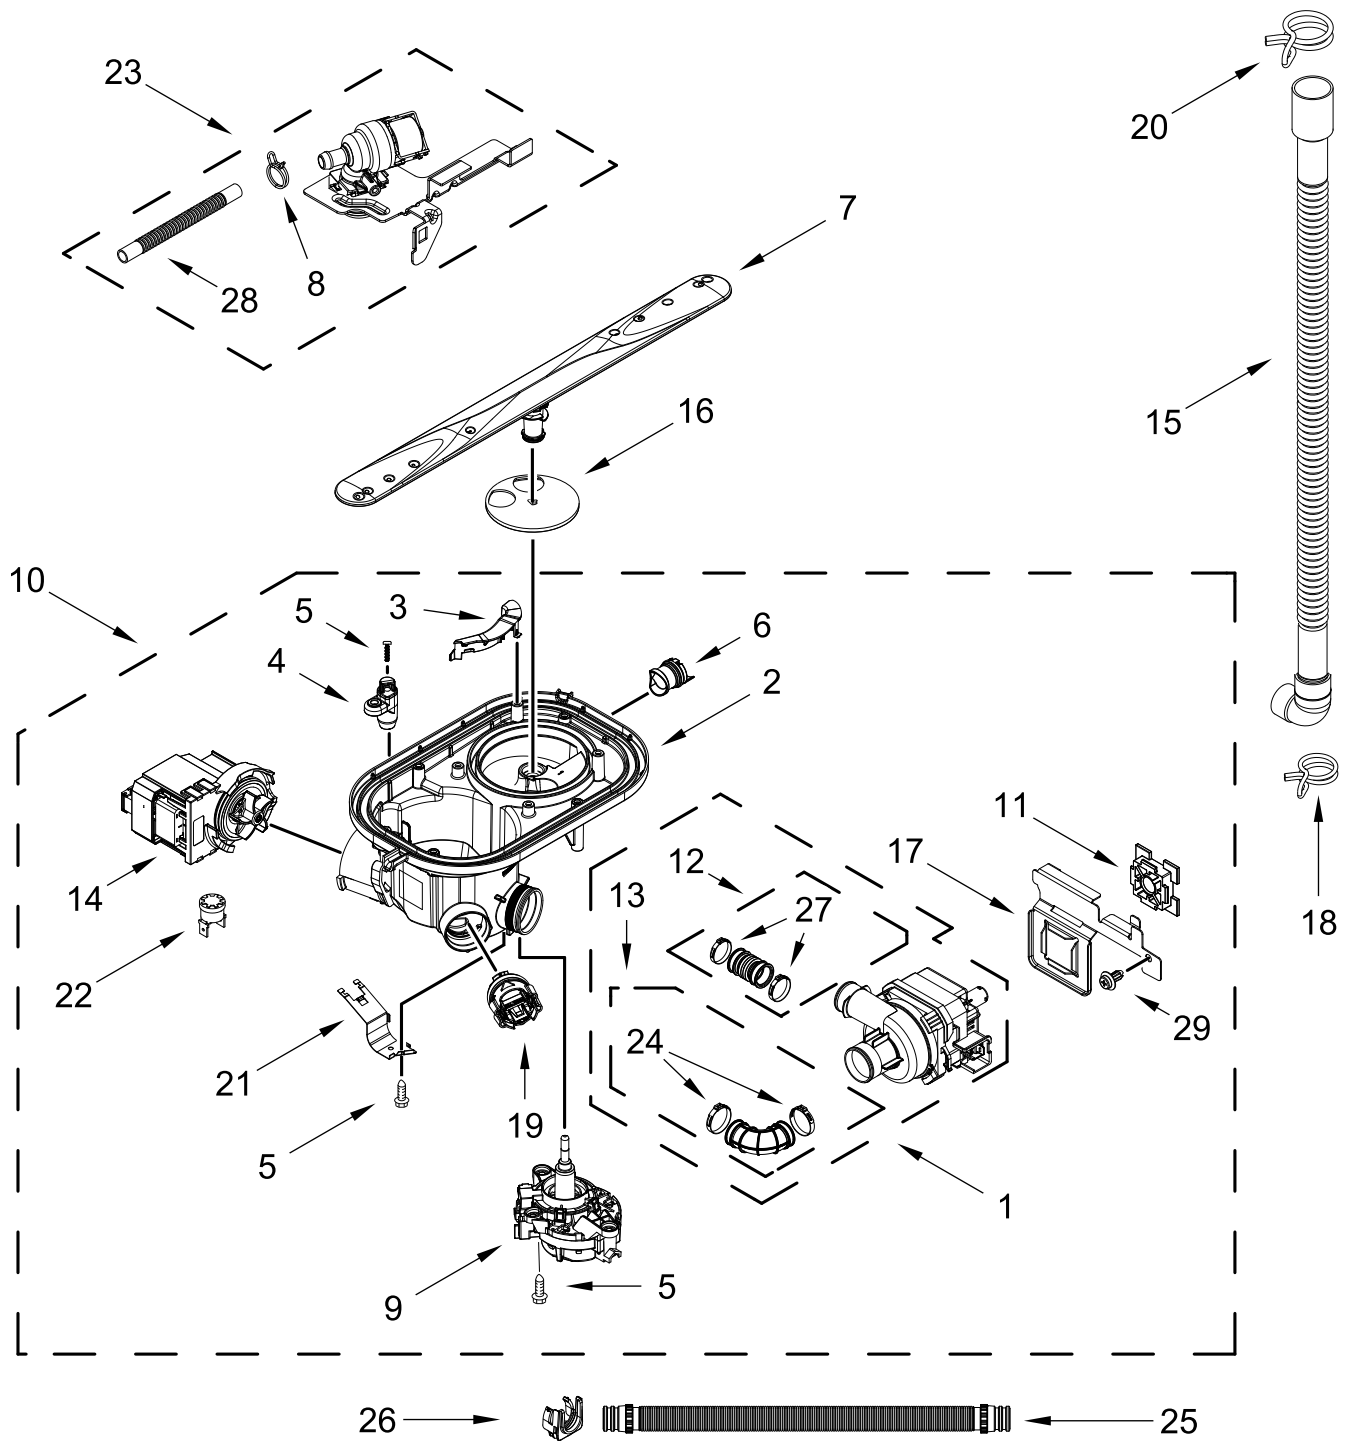

PUMP, WASHARM AND MOTOR PARTS

PUMP, WASHARM AND MOTOR PARTS

<u>Illus. No.</u>	<u>Part No.</u>	<u>Description</u>	<u>Illus. No.</u>	<u>Part No.</u>	<u>Description</u>	<u>Illus. No.</u>	<u>Part No.</u>	<u>Description</u>
1	W11035712	Pump Assembly	10	W11299377	Motor & Sump Assembly	21	W11163419	Bracket, Thermostat
2	W11034554	Sump with Seal (Includes Inlet Diffuser, Drain Vent Assy, Screw, Check Valve Assy and Diverter Valve-Motor)	11	W11450247	Isolator, Rear Motor	22	W11193089	Thermostat (Included with Main Wiring Harness)
3	W10891543	Diffuser, Inlet	12	W11250985	Hose, Pressure	23	W11025970	Fill Valve Assembly
4	W11050773	Drain Vent Assembly	13	W10900389	Hose, Suction	24	W11122851	Clamp, Hose
5	9741232	Screw	14	W11035709	Motor, Drain	25	W11036159	Hose
6	W10891547	Check Valve, Drain	15	W11131184	Hose, Drain	26	W11795523	Clip, Hose
7	W11789942	Wash Arm Assembly	16	W11175571	Disc, Diverter	27	W10466656	Clamp, Hose
8	W11758980	Clamp, Hose	17	W11497568	Bracket, Rear Motor	28	W11036287	Hose, Inlet
9		Diverter Valve Motor (Not Serviced)	18	W11236576	Clamp, Hose	29	W11418271	Fastener
			19	W11126174	Indicator, Optical Wash			
			20	370445	Clamp, Hose