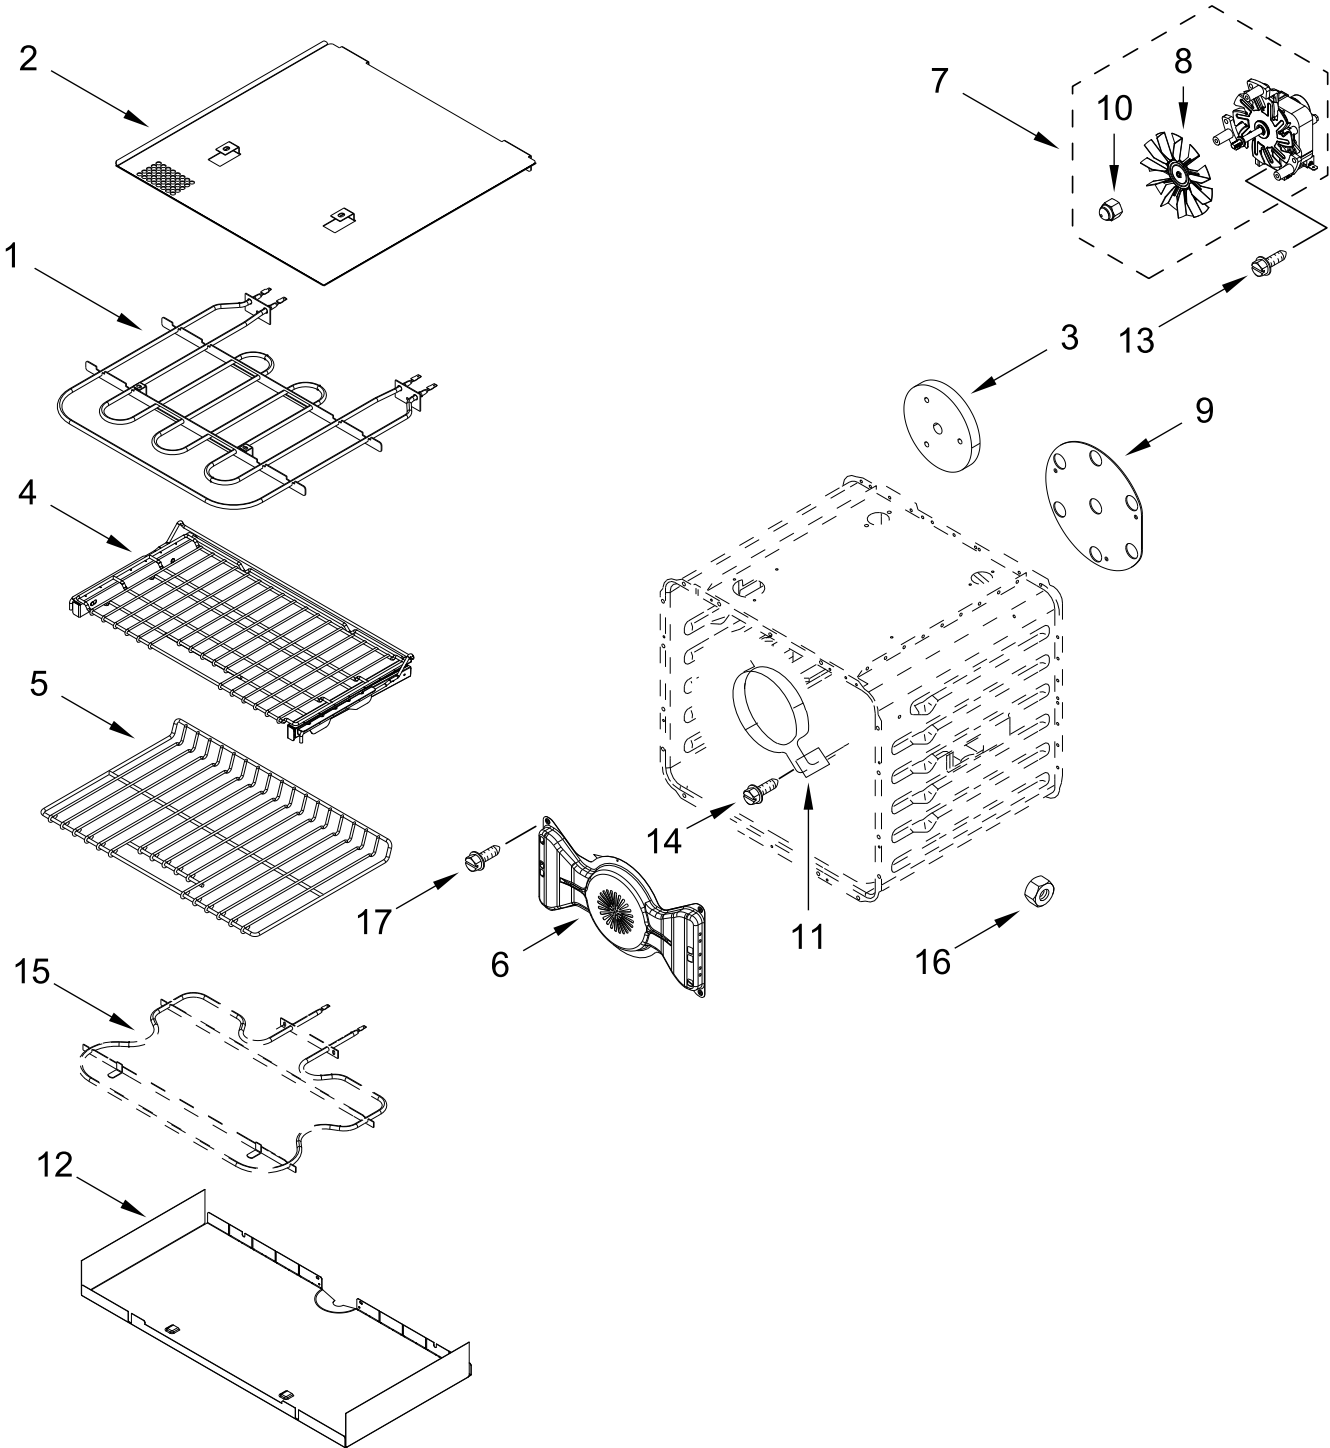

INTERNAL OVEN PARTS

INTERNAL OVEN PARTS

<u>Illus.</u> <u>No.</u>	<u>Part No.</u>	<u>Description</u>	<u>Illus.</u> <u>No.</u>	<u>Part No.</u>	<u>Description</u>	<u>Illus.</u> <u>No.</u>	<u>Part No.</u>	<u>Description</u>
1	W10115994	Element, Broil	8	W10631503	Blade, Fan	15		Element, Hidden Bake (Not Serviced)
2	W10160856	Shield, Element Broil	9	W10261523	Plate, Fan			
3	W10282821	Insulation, Convection Cover	10	W10631504	Nut, Acorn (Left Hand Thread)	16	9755546	Nut, Hidden
4	W11496903	Rack, Sliding Oven	11	9762242	Element, Convection Steam	17	W10739592	Screw
5	W10822069	Rack, Oven	12	W11106922	Tray, Hidden Bake			
6	W11212180	Baffle, Convection	13	W10720084	Screw			
7	W10722667	Fan, Convection	14	4449154	Screw