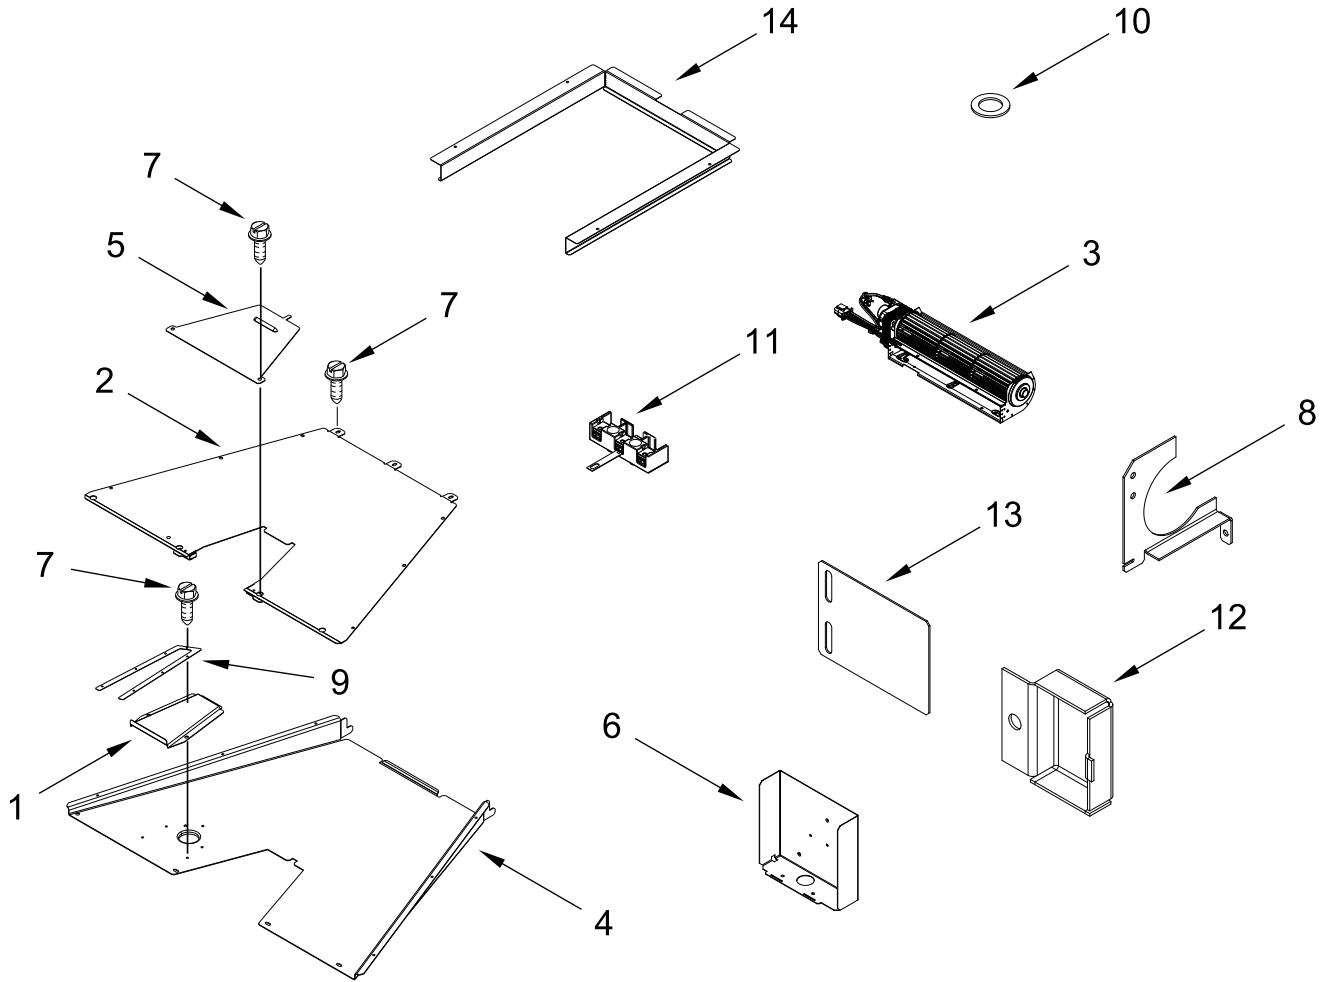

VENTING PARTS

VENTING PARTS

<u>Illus. No.</u>	<u>Part No.</u>	<u>Description</u>	<u>Illus. No.</u>	<u>Part No.</u>	<u>Description</u>	<u>Illus. No.</u>	<u>Part No.</u>	<u>Description</u>
1	W10818234	Slope, Exhaust Vent (30 In)	5	W11109518	Plate, Cooling Latch	10	W10270396	Seal, Chimney
2	W11105223	Vent, Cooling Top (30 In)	6	W11284049	Box, Terminal	11	9761958	Block, Terminal
3	W11200129	Blower	7	7101P426-60	Screw	12	8285593	Cover, Connector
4	W11105222	Vent, Cooling Bottom (30 In)	8	W11047754	Bracket, Blower Mount	13	W11738747	Cover, Channel
			9	W10270397	Seal, Vent Slope (30 In)	14	W10145363	Duct, Primary Air (30 in)