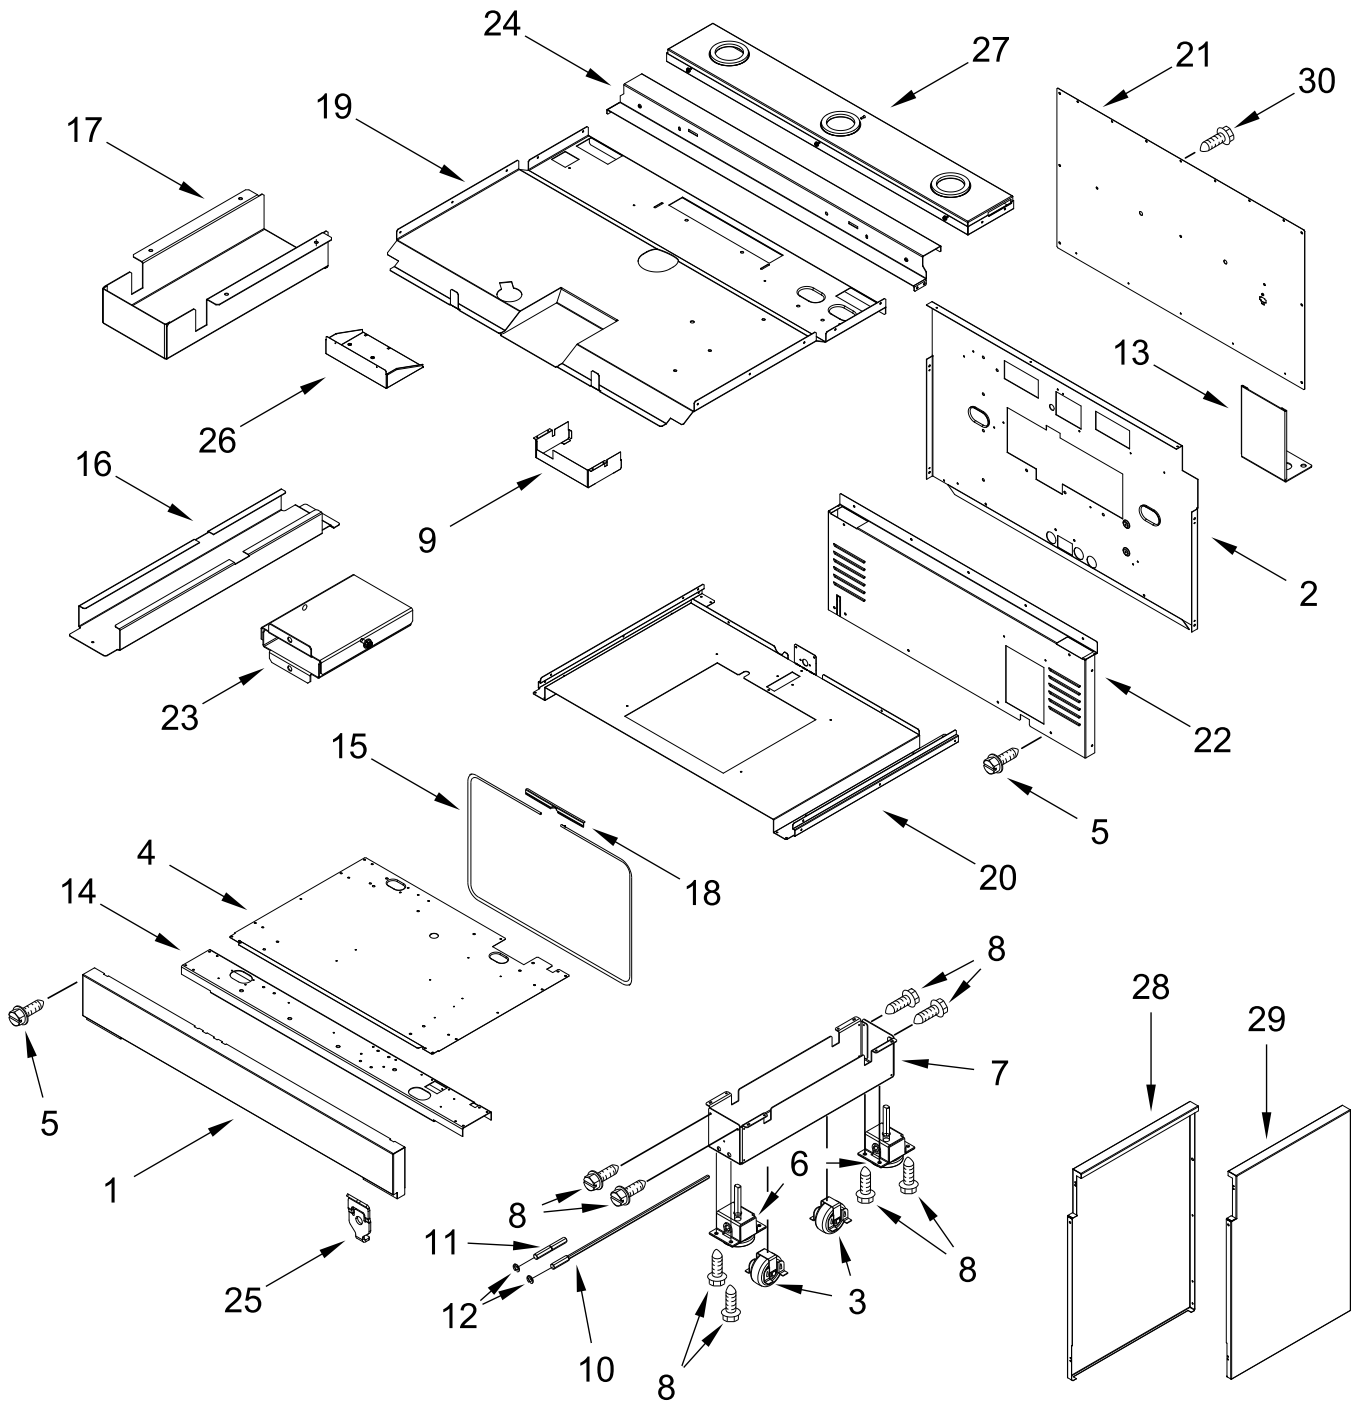

CHASSIS PARTS

CHASSIS PARTS

<u>Illus.</u> <u>No.</u>	<u>Part No.</u>	<u>Description</u>	<u>Illus.</u> <u>No.</u>	<u>Part No.</u>	<u>Description</u>	<u>Illus.</u> <u>No.</u>	<u>Part No.</u>	<u>Description</u>
1	W11726299	Kickplate (Black Ore)	12	489504	E-Ring	22	W11034133	Panel, Back Bottom
2	W11758515	Back, Chassis	13	W11758326	Bracket, Rear Chassis	23	W11695808	Duct, Extension
3	W10138054	Roller Assembly	14	W11087493	Support, Channel	24	W11695005	Bracket, Front
4	W11095572	Duct, Bottom (36 in)	15	W11115330	Gasket, Oven (36 in)	25	W11036559	Spring Clip, Range
5	7101P426-60	Screw	16	W11695987	Duct-Chassis, Rear	26	W11106341	Drawer, Appliance Manager
6	9760860	Leveler	17	W11084360	Channel, Wire	27	W11694890	Duct, Top
7	W10908710	Base, Leveling Leg	18	W11362015	Retainer, Gasket (9 In)	28	W11707979	Panel, Cabinet Side (Left)
8	4449743	Screw		W10157511	Retainer, Gasket (12 In)	29	W11707981	Panel, Cabinet Side (Right)
9	W11369237	Cabinet, Appliance Manager	19	W11324985	Top, Chassis	30	7101P338-60	Screw
10	W10115869	Shaft, Long	20	W11040801	Chassis, Bottom			
11	W10115793	Shaft, Short	21	W11683557	Panel, Top Back