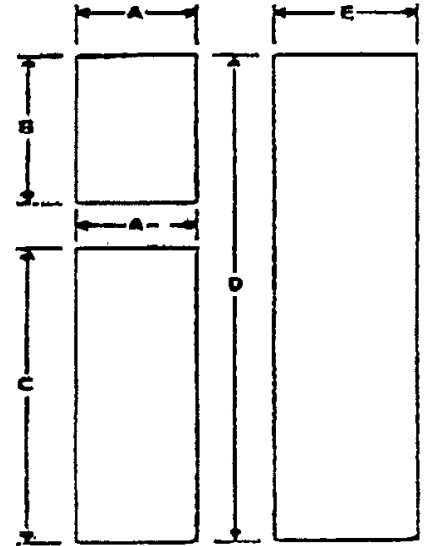

APD Side by Side Counter Depth Panel Dimensions

Dispenser Model With Trim

Freezer Door Panel Dimensions

		<u>Inches</u>	<u>CM</u>
A	Width	13 1/2	34.3
B	Upper Door Height	17 15/16	45.8
C	Lower Door Height	36 3/16	91.6

Refrigerator Door Panel Dimensions

D	Door Height	67 7/16	171.3
E	Door Width	19 5/16	49.1

Non-Dispenser Models With Trim

Freezer Door Panel Dimensions

A	Door Width	13 1/2	34.3
B	Door Height	67 7/16	171.3

Refrigerator Door Panel Dimensions

C	Door Height	67 7/16	171.3
D	Door Width	19 5/16	49.1